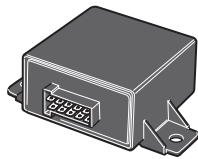

**Renault Kangoo 04/2008-
Renault Kangoo Express 04/2008-**

Partnr.: RN-075-BLU

- Fitting instructions electric wiring kit tow bar with 12-N socket up to DIN/ISO Norm 1724.
- We would expressly point out that assembly not carried out properly by a competent installer will result in cancellation of any right to damage compensation, in particular those arising by virtue of the product liability act.
- Contents of these kits and their fitting manuals are subject to alteration without notice, please ensure that these instructions are read and fully understood before commencing installation.
- Do not overload circuits; the maximum loads per connection are detailed in this manual.
- Attention! Before Installation, please read this manual carefully and inform your customer to consult the vehicle owners manual to check for any vehicle modifications required before towing.
- In the event of functional problems, troubleshooting must be limited to about 0.5 hours, contact the technical support:
t.skinner@ecs-electronics.com / 07440 202 052.

Part list

M

2x

1x

T

X

R1

G