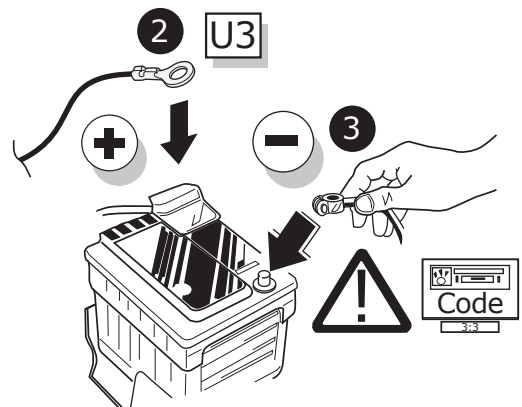

**Renault Kangoo 04/2008-
Renault Kangoo Express 04/2008-**

Partnr.: RN-075-BLU

- Fitting instructions electric wiring kit tow bar with 12-N socket up to DIN/ISO Norm 1724.
- We would expressly point out that assembly not carried out properly by a competent installer will result in cancellation of any right to damage compensation, in particular those arising by virtue of the product liability act.
- Contents of these kits and their fitting manuals are subject to alteration without notice, please ensure that these instructions are read and fully understood before commencing installation.
- Do not overload circuits; the maximum loads per connection are detailed in this manual.
- Attention! Before Installation, please read this manual carefully and inform your customer to consult the vehicle owners manual to check for any vehicle modifications required before towing.
- In the event of functional problems, troubleshooting must be limited to about 0.5 hours, contact the technical support:
t.skinner@ecs-electronics.com / 07440 202 052.

INFO

SOCKET CONNECTION

Pag. 8

B

9

Kangoo

10

Express

11

TEST ALL THE CIRCUITS WITH A TEST DEVICE WITH THE CORRECT POWER LOAD FOR EACH FUNCTION. A TEST DEVICE WITH LED'S CANNOT BE USED FOR THIS PURPOSE.

INFO

REINSTALL TRIM.

INFO

SOCKET CONNECTION

DIN/ISO 1724			$\pm 1-7$					
	1/L	2	3/31	4/R	5/58-R	6/54	7/58-L	8
Pmax	21W	2x21W		21W	52W	3x21W	52W	
Colour	Yellow	Blue	White	Green	Brown	Red	Black	Grey