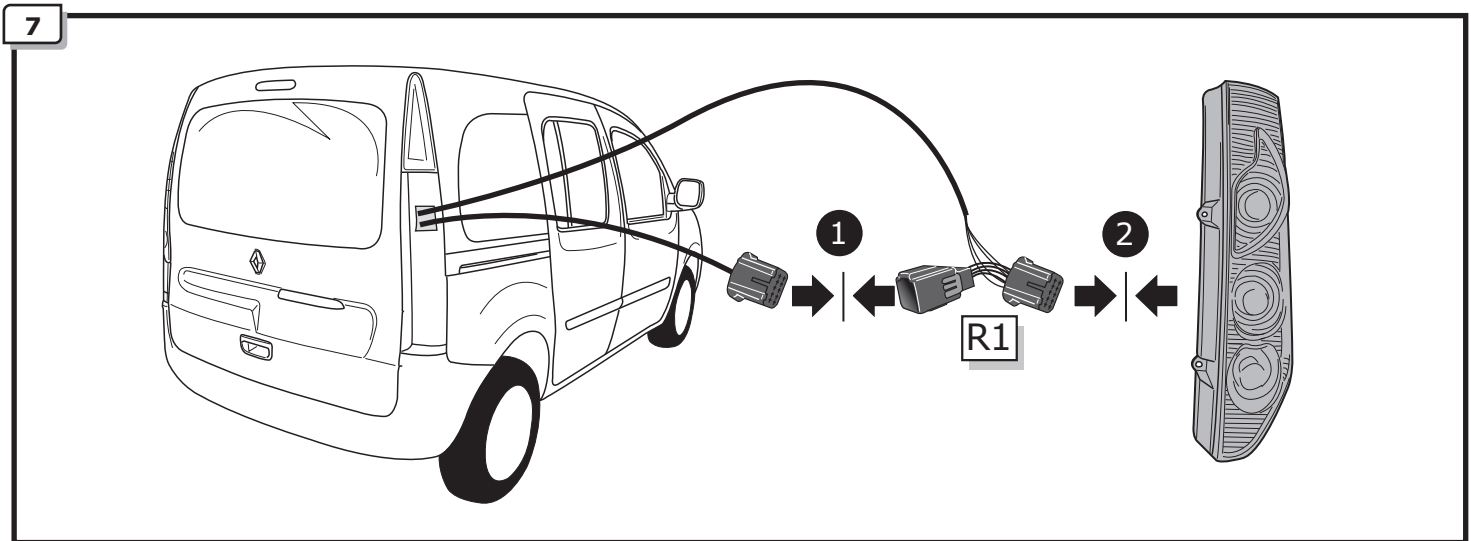

**Renault Kangoo 04/2008-
Renault Kangoo Express 04/2008-**

Partnr.: RN-075-BLU

- Fitting instructions electric wiring kit tow bar with 12-N socket up to DIN/ISO Norm 1724.
- We would expressly point out that assembly not carried out properly by a competent installer will result in cancellation of any right to damage compensation, in particular those arising by virtue of the product liability act.
- Contents of these kits and their fitting manuals are subject to alteration without notice, please ensure that these instructions are read and fully understood before commencing installation.
- Do not overload circuits; the maximum loads per connection are detailed in this manual.
- Attention! Before Installation, please read this manual carefully and inform your customer to consult the vehicle owners manual to check for any vehicle modifications required before towing.
- In the event of functional problems, troubleshooting must be limited to about 0.5 hours, contact the technical support:
t.skinner@ecs-electronics.com / 07440 202 052.

INFO

SOCKET CONNECTION

Pag. 8

B

9

Kangoo

10

Express