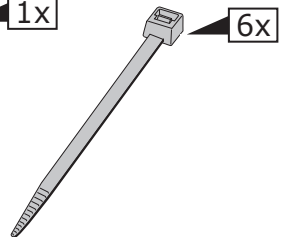

**Renault Kangoo 04/2008-
Renault Kangoo Express 04/2008-**

Partnr.: RN-075-BLU

- Fitting instructions electric wiring kit tow bar with 12-N socket up to DIN/ISO Norm 1724.
- We would expressly point out that assembly not carried out properly by a competent installer will result in cancellation of any right to damage compensation, in particular those arising by virtue of the product liability act.
- Contents of these kits and their fitting manuals are subject to alteration without notice, please ensure that these instructions are read and fully understood before commencing installation.
- Do not overload circuits; the maximum loads per connection are detailed in this manual.
- Attention! Before Installation, please read this manual carefully and inform your customer to consult the vehicle owners manual to check for any vehicle modifications required before towing.
- In the event of functional problems, troubleshooting must be limited to about 0.5 hours, contact the technical support:
t.skinner@ecs-electronics.com / 07440 202 052.

2x

3x

3x

1x

15 Amp.

1x

6x

ROUTING