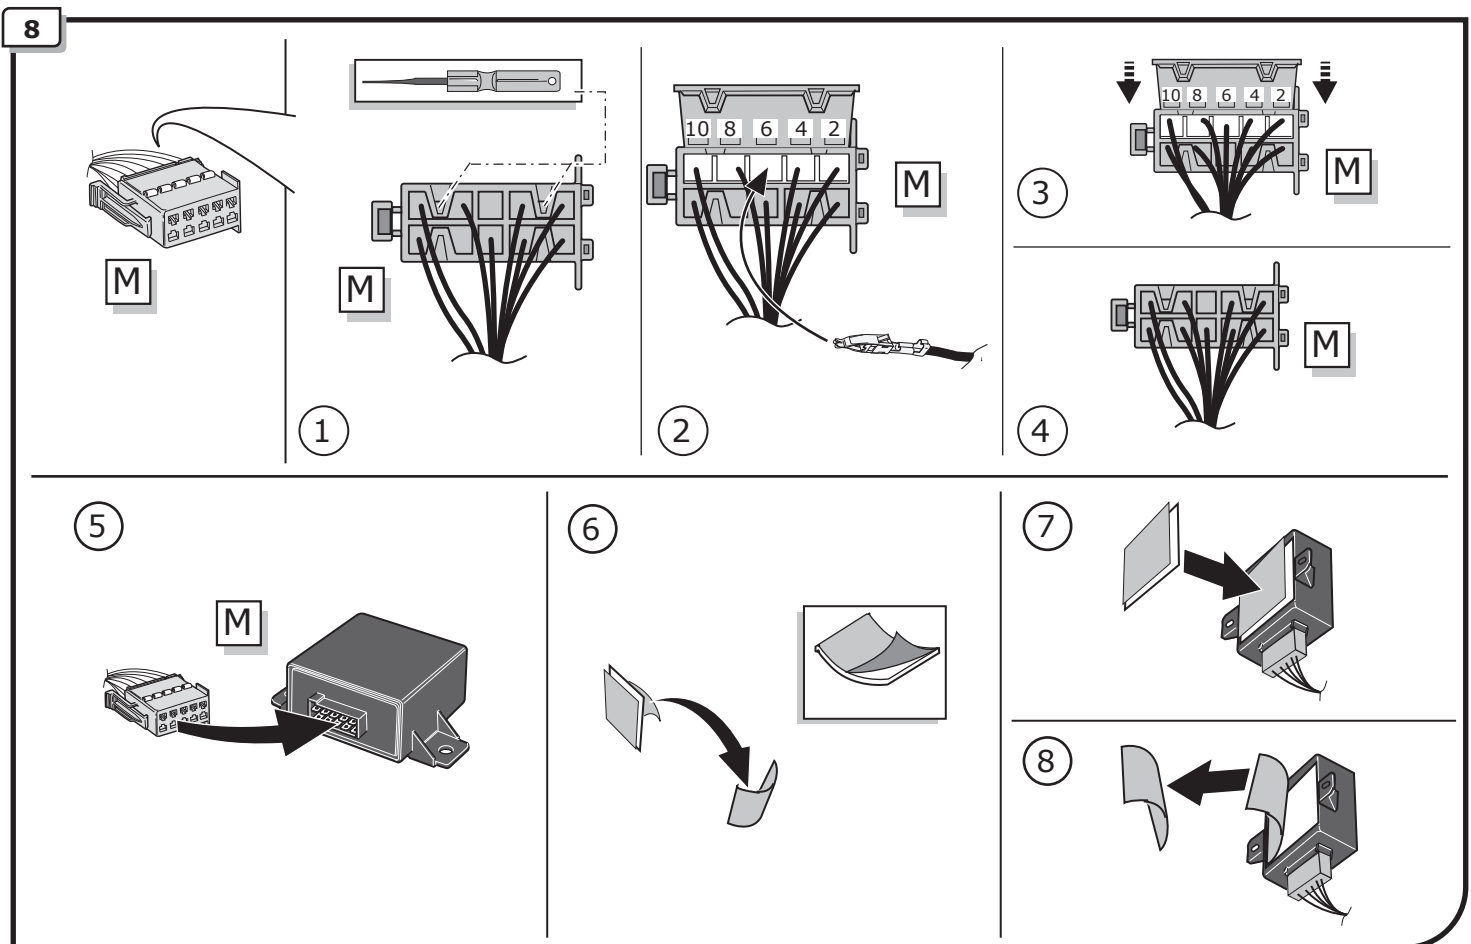

**Renault Kangoo 04/2008-
Renault Kangoo Express 04/2008-**

Partnr.: RN-075-BLU

- Fitting instructions electric wiring kit tow bar with 12-N socket up to DIN/ISO Norm 1724.
- We would expressly point out that assembly not carried out properly by a competent installer will result in cancellation of any right to damage compensation, in particular those arising by virtue of the product liability act.
- Contents of these kits and their fitting manuals are subject to alteration without notice, please ensure that these instructions are read and fully understood before commencing installation.
- Do not overload circuits; the maximum loads per connection are detailed in this manual.
- Attention! Before Installation, please read this manual carefully and inform your customer to consult the vehicle owners manual to check for any vehicle modifications required before towing.
- In the event of functional problems, troubleshooting must be limited to about 0.5 hours, contact the technical support:
t.skinner@ecs-electronics.com / 07440 202 052.

INFO

SOCKET CONNECTION

Pag. 8

B

9

Kangoo

10

Express

11

TEST ALL THE CIRCUITS WITH A TEST DEVICE WITH THE CORRECT POWER LOAD FOR EACH FUNCTION. A TEST DEVICE WITH LED'S CANNOT BE USED FOR THIS PURPOSE.

INFO

REINSTALL TRIM.

INFO

SOCKET CONNECTION

DIN/ISO 1724			$\pm 1-7$					
	1/L	2	3/31	4/R	5/58-R	6/54	7/58-L	8
Pmax	21W	2x21W		21W	52W	3x21W	52W	
Colour	Yellow	Blue	White	Green	Brown	Red	Black	Grey