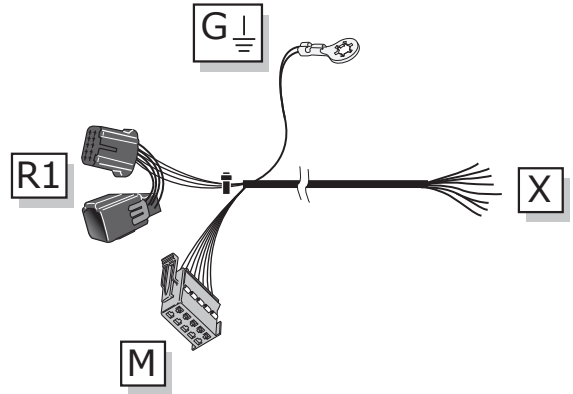

**Renault Kangoo 04/2008-
Renault Kangoo Express 04/2008-**

Partnr.: RN-075-BLU

- Fitting instructions electric wiring kit tow bar with 12-N socket up to DIN/ISO Norm 1724.
- We would expressly point out that assembly not carried out properly by a competent installer will result in cancellation of any right to damage compensation, in particular those arising by virtue of the product liability act.
- Contents of these kits and their fitting manuals are subject to alteration without notice, please ensure that these instructions are read and fully understood before commencing installation.
- Do not overload circuits; the maximum loads per connection are detailed in this manual.
- Attention! Before Installation, please read this manual carefully and inform your customer to consult the vehicle owners manual to check for any vehicle modifications required before towing.
- In the event of functional problems, troubleshooting must be limited to about 0.5 hours, contact the technical support:
t.skinner@ecs-electronics.com / 07440 202 052.

Part list

M

2x

1x

T

X

R1

G