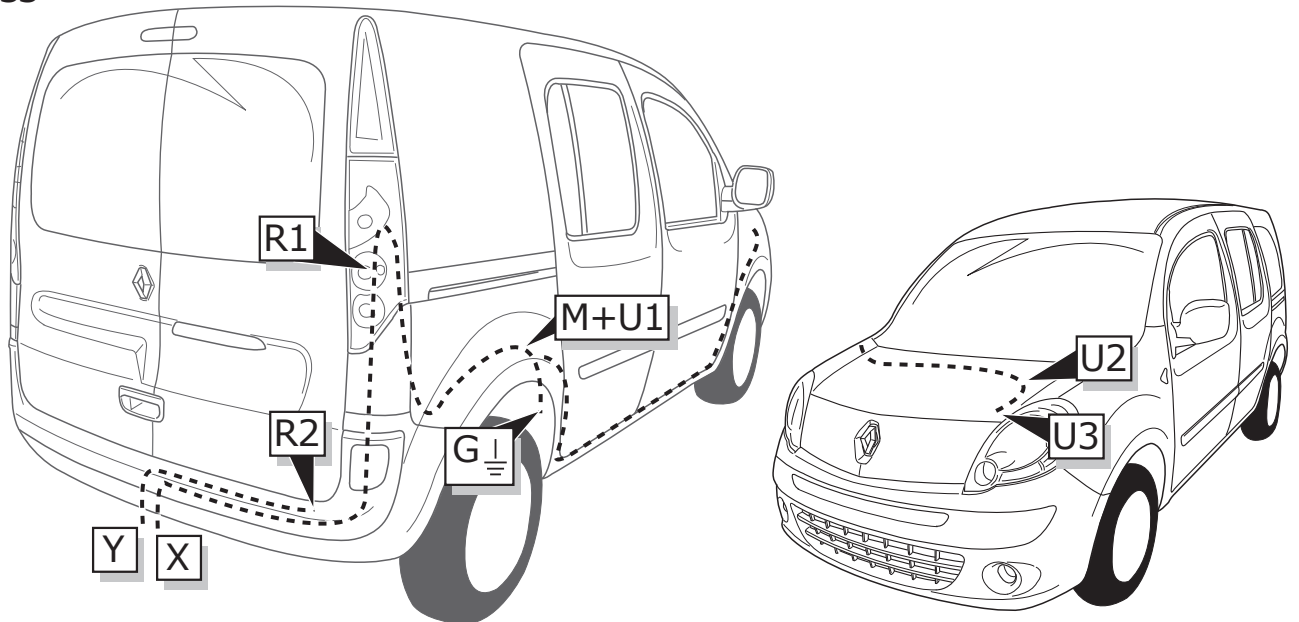

ROUTING

Kangoo

Express

1