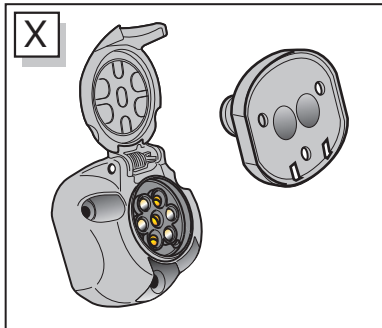

**Renault Kangoo 04/2008-
Renault Kangoo Express 04/2008-**

Partnr.: RN-075-BLU

- Fitting instructions electric wiring kit tow bar with 12-N socket up to DIN/ISO Norm 1724.
- We would expressly point out that assembly not carried out properly by a competent installer will result in cancellation of any right to damage compensation, in particular those arising by virtue of the product liability act.
- Contents of these kits and their fitting manuals are subject to alteration without notice, please ensure that these instructions are read and fully understood before commencing installation.
- Do not overload circuits; the maximum loads per connection are detailed in this manual.
- Attention! Before Installation, please read this manual carefully and inform your customer to consult the vehicle owners manual to check for any vehicle modifications required before towing.
- In the event of functional problems, troubleshooting must be limited to about 0.5 hours, contact the technical support:
t.skinner@ecs-electronics.com / 07440 202 052.

Part list

M

2x

1x

T

X

R1

G