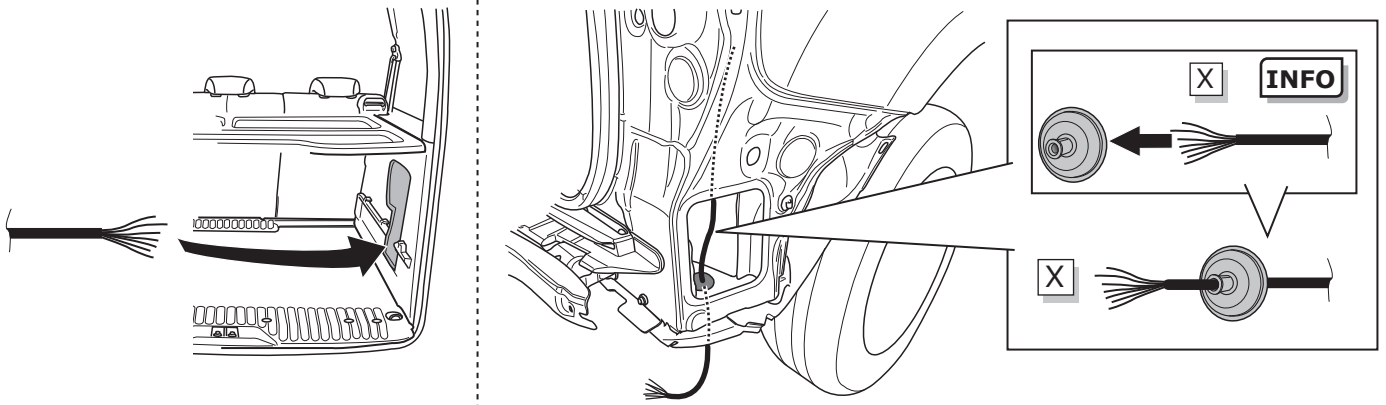

5

A

INFO

SOCKET CONNECTION

Pag. 8

B