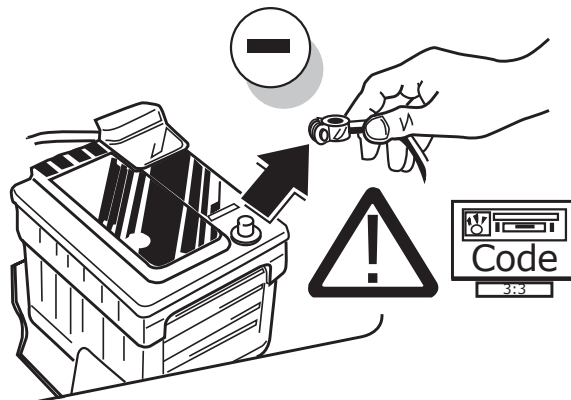

ROUTING

Kangoo

Express

1