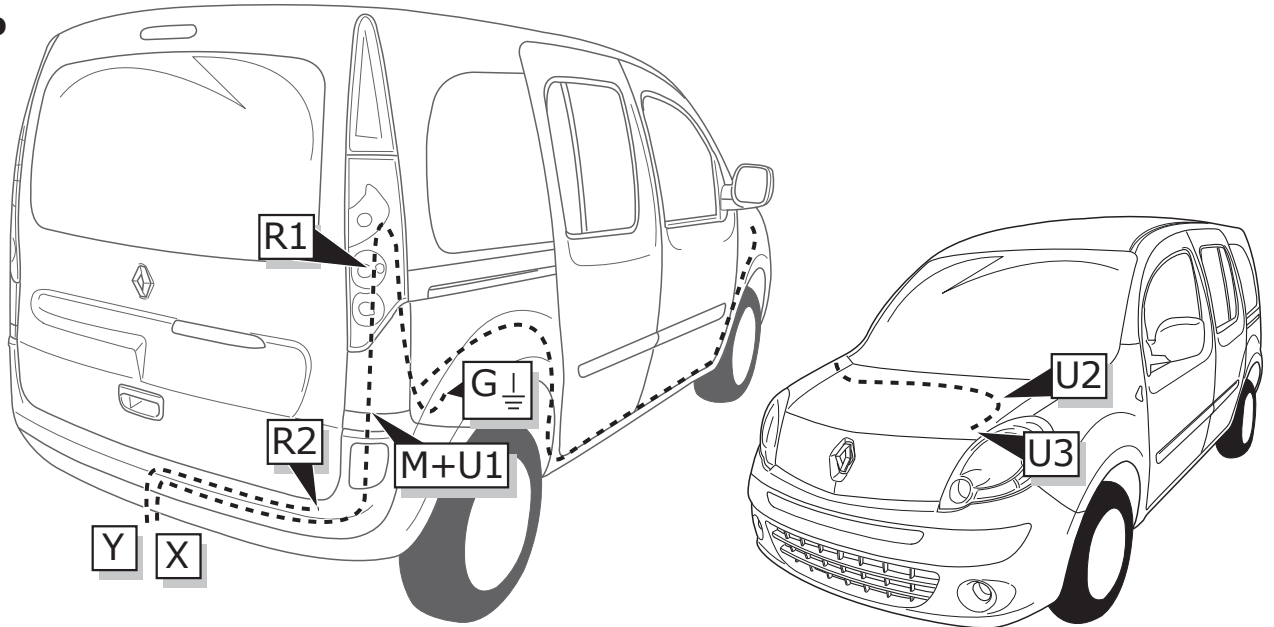

ROUTING

Kangoo