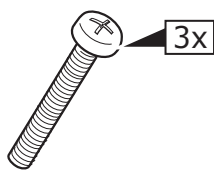

Part list

M

2x

1x

T

X

R1

G

X

M

R2

Y

U1

U2

+30

U3

2x

3x

3x

1x

15 Amp.

1x

6x