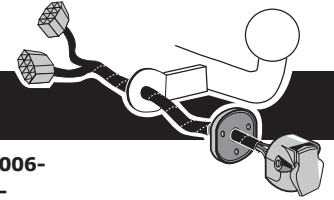

! INFO !

Do not charge the battery of the towing vehicle and/or towed vehicle directly via the socket.

User guide

SPARE PARTS

www.ecs-electronicsuk.co.uk

Partnr.: AU-037-D1U

User Guide

**Audi A4 Sedan (8EC) + A4 Avant (8ED) 2005- / A4 Cabrio (8HE) 2006-
Audi A3 (8P) + A3 Sportback (8PA) 2005- / A3 Cabrio (8P7) 2008-
Seat Exeo (3R) 2009- / Exeo ST (3R5) 2009-**