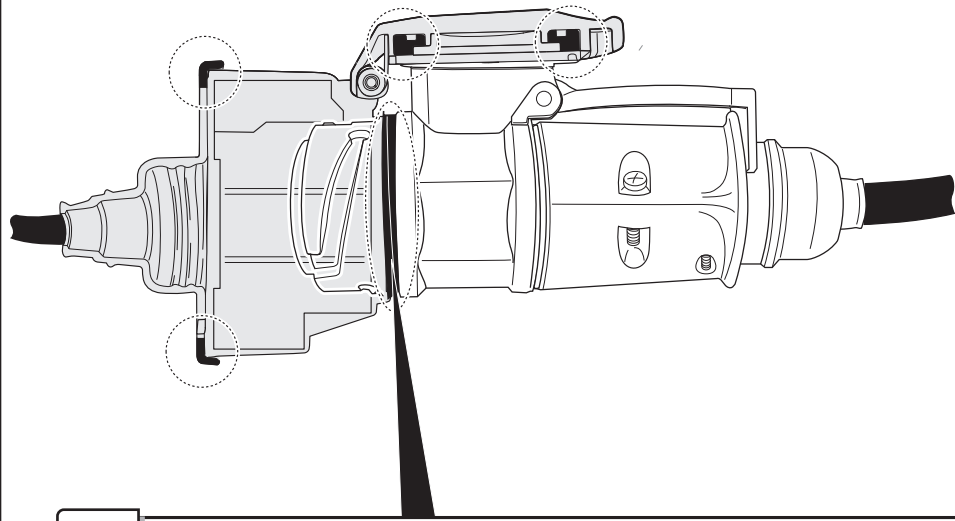

! INFO !

Do not charge the battery of the towing vehicle and/or towed vehicle directly via the socket.

User guide

SPARE PARTS

www.ecs-electronicsuk.co.uk

Partnr.: AU-037-D1U

User Guide

**Audi A4 Sedan (8EC) + A4 Avant (8ED) 2005- / A4 Cabrio (8HE) 2006-
Audi A3 (8P) + A3 Sportback (8PA) 2005- / A3 Cabrio (8P7) 2008-
Seat Exeo (3R) 2009- / Exeo ST (3R5) 2009-**

INFO

INFO : Ring.

INFO

INFO : Adapt.

INFO

CHANGING THE FUSE

A3 / A3 Sportback / A3 Cabrio

15 Amp. Pos. 11 or Pos. 46
↓
Yellow