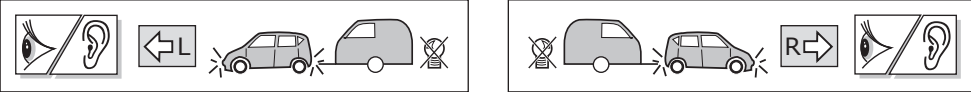

In a coupled trailer with working fog lamp, the fog lamp of the vehicle will be switched off, if applicable.

The flashing lights on the trailer are monitored. If one of the indicators of the trailer breaks down, a buzzer will be audible and/or a visual signal will be visible on the dashboard. Check the flashing lights on the trailer.