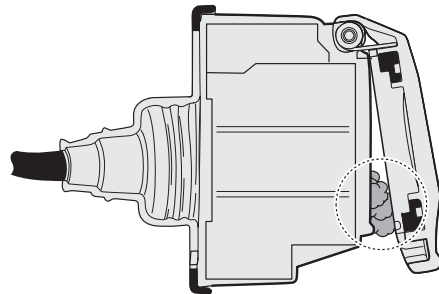

! INFO !

Do not charge the battery of the towing vehicle and/or towed vehicle directly via the socket.

User guide

SPARE PARTS

www.ecs-electronicsuk.co.uk

Partnr.: AU-037-D1U

User Guide

**Audi A4 Sedan (8EC) + A4 Avant (8ED) 2005- / A4 Cabrio (8HE) 2006-
Audi A3 (8P) + A3 Sportback (8PA) 2005- / A3 Cabrio (8P7) 2008-
Seat Exeo (3R) 2009- / Exeo ST (3R5) 2009-**

INFO

INFO : Ring.

INFO

INFO : Adapt.

INFO

CHANGING THE FUSE

A3 / A3 Sportback / A3 Cabrio

15 Amp. Pos. 11 or Pos. 46
↓
Yellow