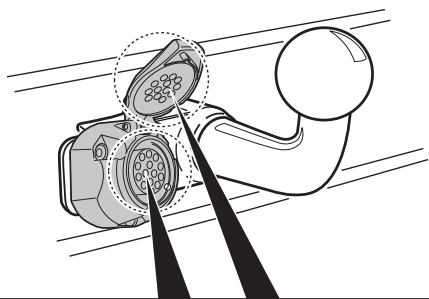

! INFO !

Do not charge the battery of the towing vehicle and/or towed vehicle directly via the socket.

User guide

SPARE PARTS

www.ecs-electronicsuk.co.uk

Partnr.: AU-037-D1U

User Guide

**Audi A4 Sedan (8EC) + A4 Avant (8ED) 2005- / A4 Cabrio (8HE) 2006-
Audi A3 (8P) + A3 Sportback (8PA) 2005- / A3 Cabrio (8P7) 2008-
Seat Exeo (3R) 2009- / Exeo ST (3R5) 2009-**

INFO

INFO : Ring.

INFO

INFO : Adapt.

INFO

CHANGING THE FUSE

A3 / A3 Sportback / A3 Cabrio

15 Amp. Pos. 11 or Pos. 46
↓
Yellow