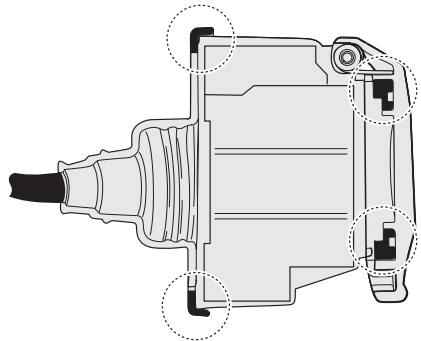

! INFO !

Do not charge the battery of the towing vehicle and/or towed vehicle directly via the socket.

User guide

SPARE PARTS

www.ecs-electronicsuk.co.uk

Partnr.: AU-037-D1U

User Guide

**Audi A4 Sedan (8EC) + A4 Avant (8ED) 2005- / A4 Cabrio (8HE) 2006-
Audi A3 (8P) + A3 Sportback (8PA) 2005- / A3 Cabrio (8P7) 2008-
Seat Exeo (3R) 2009- / Exeo ST (3R5) 2009-**

INFO

INFO : Ring.

INFO

INFO : Adapt.

INFO

CHANGING THE FUSE

A3 / A3 Sportback / A3 Cabrio

15 Amp. Pos. 11 or Pos. 46
↓
Yellow