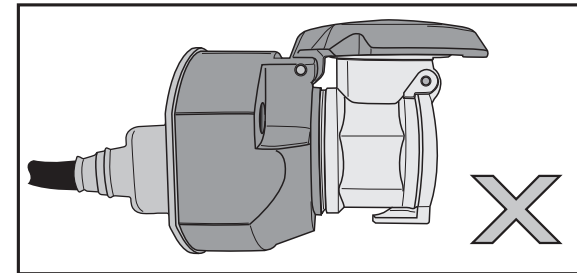

INFO : Storage