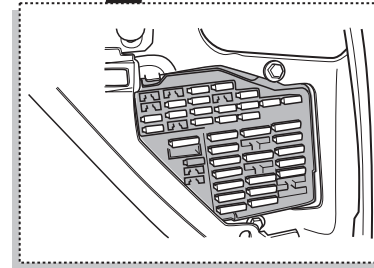

! INFO !

Do not charge the battery of the towing vehicle and/or towed vehicle directly via the socket.

User guide

SPARE PARTS

www.ecs-electronicsuk.co.uk

Partnr.: AU-037-D1U

User Guide

**Audi A4 Sedan (8EC) + A4 Avant (8ED) 2005- / A4 Cabrio (8HE) 2006-
Audi A3 (8P) + A3 Sportback (8PA) 2005- / A3 Cabrio (8P7) 2008-
Seat Exeo (3R) 2009- / Exeo ST (3R5) 2009-**

In a coupled trailer with working fog lamp, the fog lamp of the vehicle will be switched off, if applicable.

The flashing lights on the trailer are monitored. If one of the indicators of the trailer breaks down, a buzzer will be audible and/or a visual signal will be visible on the dashboard. Check the flashing lights on the trailer.

The wiring kit has a possibility to switch off any Park Distance Control in the case of a coupled trailer.

CHANGING THE FUSE

A4 Sedan / A4 Cabrio / A4 Avant / Exeo / Exeo ST

OPTION 1

15 Amp.

15 Amp.

20 Amp.