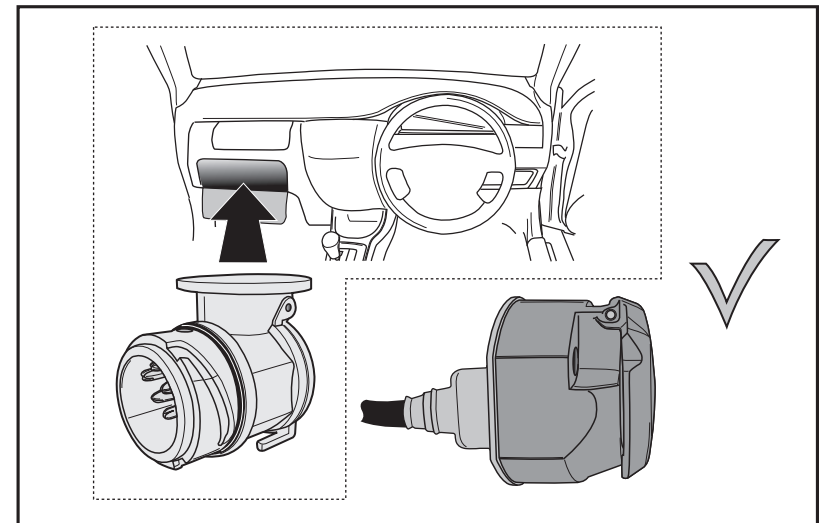

INFO : Storage