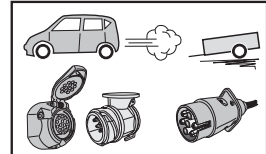

INFO : Storage