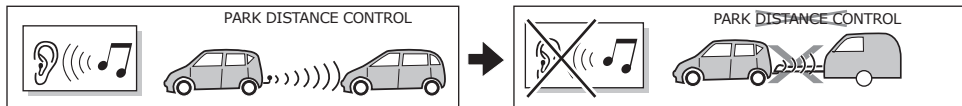

In a coupled trailer with working fog lamp, the fog lamp of the vehicle will be switched off, if applicable.

The flashing lights on the trailer are monitored. If one of the indicators of the trailer breaks down, a buzzer will be audible and/or a visual signal will be visible on the dashboard. Check the flashing lights on the trailer.