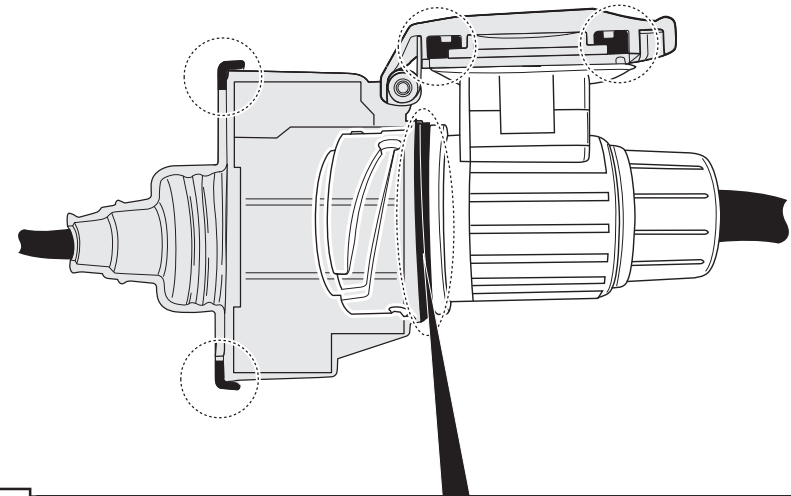

! INFO !

Do not charge the battery of the towing vehicle and/or towed vehicle directly via the socket.

User guide

SPARE PARTS

www.ecs-electronicsuk.co.uk

Partnr.: AU-037-D1U

User Guide

**Audi A4 Sedan (8EC) + A4 Avant (8ED) 2005- / A4 Cabrio (8HE) 2006-
Audi A3 (8P) + A3 Sportback (8PA) 2005- / A3 Cabrio (8P7) 2008-
Seat Exeo (3R) 2009- / Exeo ST (3R5) 2009-**

INFO

INFO : Ring.

INFO

INFO : Adapt.

INFO

CHANGING THE FUSE

A3 / A3 Sportback / A3 Cabrio

15 Amp. Pos. 11 or Pos. 46
↓
Yellow