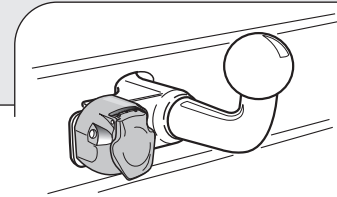

INFO : Ring.