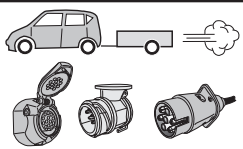

! INFO !

Do not charge the battery of the towing vehicle and/or towed vehicle directly via the socket.

User guide

SPARE PARTS

www.ecs-electronicsuk.co.uk

Partnr.: AU-037-D1U

User Guide

**Audi A4 Sedan (8EC) + A4 Avant (8ED) 2005- / A4 Cabrio (8HE) 2006-
Audi A3 (8P) + A3 Sportback (8PA) 2005- / A3 Cabrio (8P7) 2008-
Seat Exeo (3R) 2009- / Exeo ST (3R5) 2009-**

INFO

INFO : Ring.

INFO

INFO : Adapt.

INFO

CHANGING THE FUSE

A3 / A3 Sportback / A3 Cabrio

15 Amp. Pos. 11 or Pos. 46
↓
Yellow