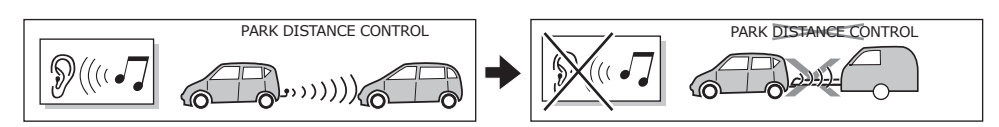

! INFO !

Do not charge the battery of the towing vehicle and/or towed vehicle directly via the socket.

User guide

SPARE PARTS

www.ecs-electronicsuk.co.uk

Partnr.: BW-023-B1U

User Guide

- BMW 1 Series (F20, F21) 03/2014- (without PDC cut off function)**
- BMW 2 Series (F22) 03/2014-, (F23) 03/2015- (without PDC cut off function)**
- BMW 2 Active Tourer (F45) 09/2014-**
- BMW 2 Grand Tourer (F46) 06/2015-**
- BMW 3 Series (F30, F31, F34) 03/2014- (without PDC cut off function)**
- BMW 4 Series F32, F33, F36 (without PDC cut off function)**
- BMW 5 Series GT (F07) 01/2014-**
- BMW 6 Series (F06, F13) 03/2015-**
- BMW X1 (F48) 10/2015-**
- BMW X3 (F25) 03/2014-**
- BMW X4 (F26) 07/2014-**
- BMW X5 (F15) 11/2013-**
- BMW X6 (F16) 12/2014-**

In a coupled trailer with working fog lamp, the fog lamp of the vehicle will be switched off, if applicable.

The flashing lights on the trailer are monitored. If one of the indicators of the trailer breaks down, a buzzer will be audible and/or a visual signal will be visible on the dashboard. Check the flashing lights on the trailer.