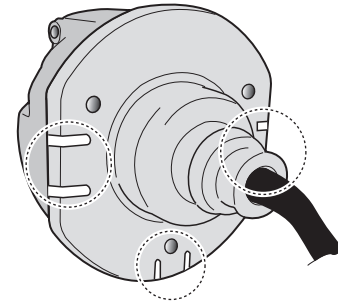

! INFO !

Do not charge the battery of the towing vehicle and/or towed vehicle directly via the socket.

User guide

SPARE PARTS

www.ecs-electronicsuk.co.uk

Partnr.: BW-023-B1U

User Guide

- BMW 1 Series (F20, F21) 03/2014- (without PDC cut off function)**
- BMW 2 Series (F22) 03/2014-, (F23) 03/2015- (without PDC cut off function)**
- BMW 2 Active Tourer (F45) 09/2014-**
- BMW 2 Grand Tourer (F46) 06/2015-**
- BMW 3 Series (F30, F31, F34) 03/2014- (without PDC cut off function)**
- BMW 4 Series F32, F33, F36 (without PDC cut off function)**
- BMW 5 Series GT (F07) 01/2014-**
- BMW 6 Series (F06, F13) 03/2015-**
- BMW X1 (F48) 10/2015-**
- BMW X3 (F25) 03/2014-**
- BMW X4 (F26) 07/2014-**
- BMW X5 (F15) 11/2013-**
- BMW X6 (F16) 12/2014-**

CHANGING THE FUSE

**BMW X5 (F15) 11/2013-
BMW X6 (F16) 12/2014-**

1

2

20 Amp.

SOCKET CONNECTION

DIN/ISO 1724							
	1/L	2	3/31	4/R	5/58-R	6/54	7/58-L
Pmax	21W	21W		21W	42W	3x21W	42W
Colour	Yellow	Blue	White	Green	Brown	Red	Black

In a coupled trailer with working fog lamp, the fog lamp of the vehicle will be switched off, if applicable.

The flashing lights on the trailer are monitored. If one of the indicators of the trailer breaks down, a buzzer will be audible and/or a visual signal will be visible on the dashboard. Check the flashing lights on the trailer.