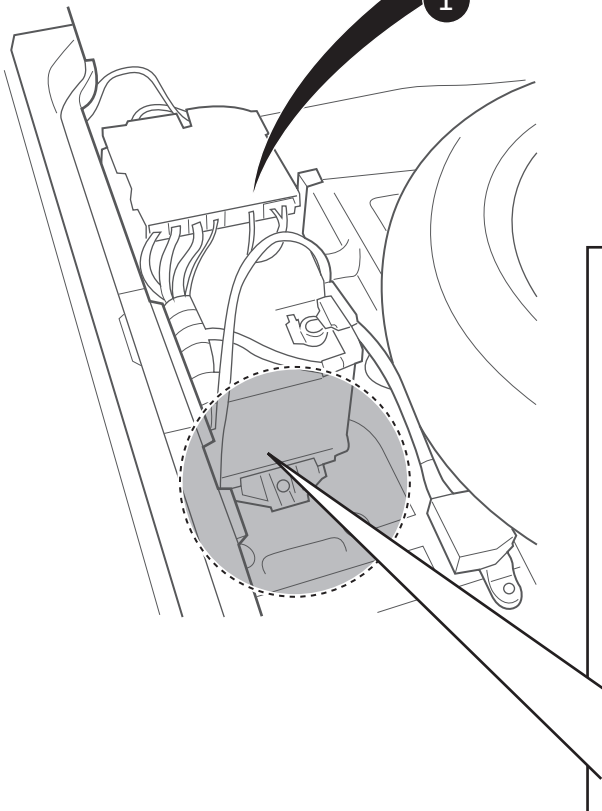

CHANGING THE FUSE

**BMW X5 (F15) 11/2013-
BMW X6 (F16) 12/2014-**

1

2

20 Amp.