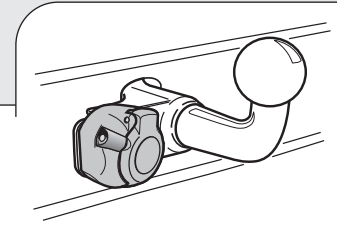

CHANGING THE FUSE

**BMW X5 (F15) 11/2013-
BMW X6 (F16) 12/2014-**

1

2

20 Amp.