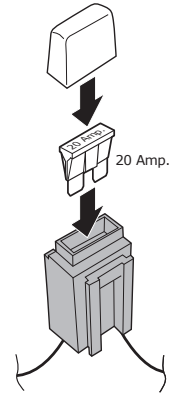

CHANGING THE FUSE

- **BMW 1 Series (F20, F21) 03/2014-**
- **BMW 2 Series (F22) 03/2014-, (F23) 03/2015-**
- **BMW 3 Series (F30, F31, F34) 03/2014-**
- **BMW 4 Series (F32, F33, F36) 03/2014-**
- **BMW 6 Series (F06, F13) 03/2015-**
- **BMW 5 Series GT (F07) 01/2014-**
- **BMW X3 (F25) 03/2014-**
- **BMW X4 (F26) 07/2014-**