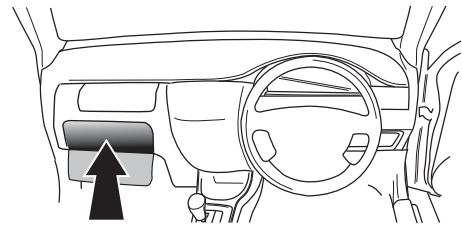

! INFO !

Do not charge the battery of the towing vehicle and/or towed vehicle directly via the socket.

User guide

SPARE PARTS

www.ecs-electronicsuk.co.uk

Partnr.: BW-023-B1U

User Guide

- BMW 1 Series (F20, F21) 03/2014- (without PDC cut off function)**
- BMW 2 Series (F22) 03/2014-, (F23) 03/2015- (without PDC cut off function)**
- BMW 2 Active Tourer (F45) 09/2014-**
- BMW 2 Grand Tourer (F46) 06/2015-**
- BMW 3 Series (F30, F31, F34) 03/2014- (without PDC cut off function)**
- BMW 4 Series F32, F33, F36 (without PDC cut off function)**
- BMW 5 Series GT (F07) 01/2014-**
- BMW 6 Series (F06, F13) 03/2015-**
- BMW X1 (F48) 10/2015-**
- BMW X3 (F25) 03/2014-**
- BMW X4 (F26) 07/2014-**
- BMW X5 (F15) 11/2013-**
- BMW X6 (F16) 12/2014-**