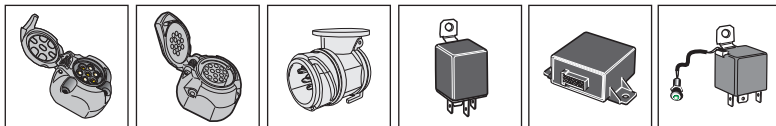

! INFO !

Do not charge the battery of the towing vehicle and/or towed vehicle directly via the socket.

User guide

SPARE PARTS

www.ecs-electronicsuk.co.uk

Partnr.: BW-023-B1U

User Guide

- BMW 1 Series (F20, F21) 03/2014- (without PDC cut off function)**
- BMW 2 Series (F22) 03/2014-, (F23) 03/2015- (without PDC cut off function)**
- BMW 2 Active Tourer (F45) 09/2014-**
- BMW 2 Grand Tourer (F46) 06/2015-**
- BMW 3 Series (F30, F31, F34) 03/2014- (without PDC cut off function)**
- BMW 4 Series F32, F33, F36 (without PDC cut off function)**
- BMW 5 Series GT (F07) 01/2014-**
- BMW 6 Series (F06, F13) 03/2015-**
- BMW X1 (F48) 10/2015-**
- BMW X3 (F25) 03/2014-**
- BMW X4 (F26) 07/2014-**
- BMW X5 (F15) 11/2013-**
- BMW X6 (F16) 12/2014-**

CHANGING THE FUSE

**BMW X5 (F15) 11/2013-
BMW X6 (F16) 12/2014-**

1

2

20 Amp.

SOCKET CONNECTION

DIN/ISO 1724							
	1/L	2	3/31	4/R	5/58-R	6/54	7/58-L
Pmax	21W	21W		21W	42W	3x21W	42W
Colour	Yellow	Blue	White	Green	Brown	Red	Black

In a coupled trailer with working fog lamp, the fog lamp of the vehicle will be switched off, if applicable.

The flashing lights on the trailer are monitored. If one of the indicators of the trailer breaks down, a buzzer will be audible and/or a visual signal will be visible on the dashboard. Check the flashing lights on the trailer.