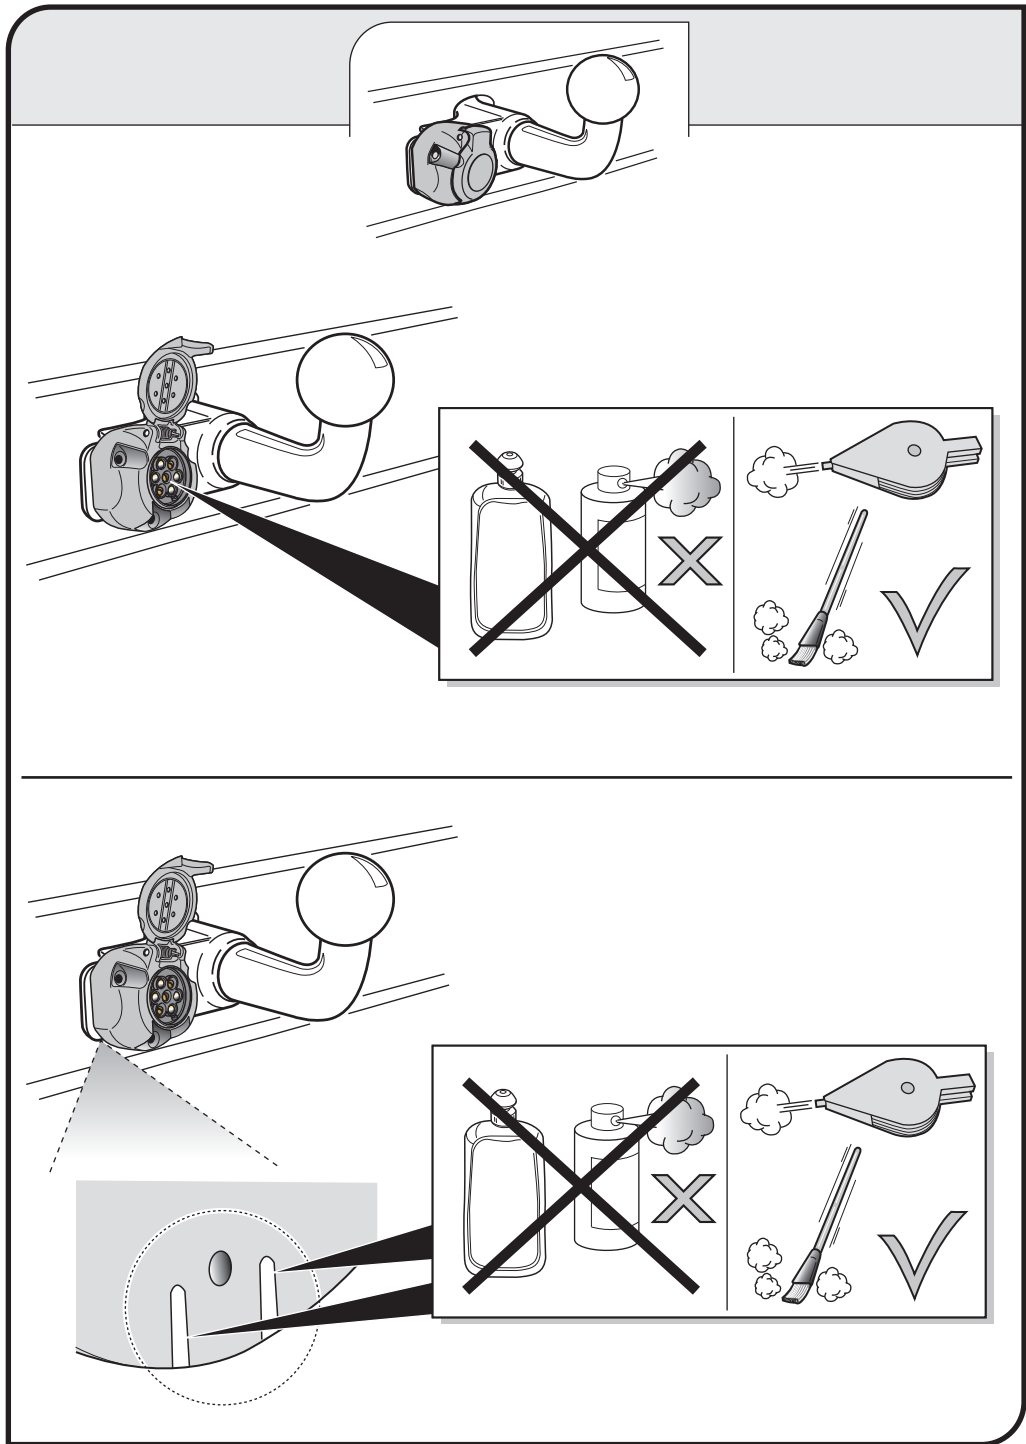

! INFO !

Do not charge the battery of the towing vehicle and/or towed vehicle directly via the socket.

User guide

SPARE PARTS

www.ecs-electronicsuk.co.uk

Partnr.: BW-023-B1U

User Guide

- BMW 1 Series (F20, F21) 03/2014- (without PDC cut off function)**
- BMW 2 Series (F22) 03/2014-, (F23) 03/2015- (without PDC cut off function)**
- BMW 2 Active Tourer (F45) 09/2014-**
- BMW 2 Grand Tourer (F46) 06/2015-**
- BMW 3 Series (F30, F31, F34) 03/2014- (without PDC cut off function)**
- BMW 4 Series F32, F33, F36 (without PDC cut off function)**
- BMW 5 Series GT (F07) 01/2014-**
- BMW 6 Series (F06, F13) 03/2015-**
- BMW X1 (F48) 10/2015-**
- BMW X3 (F25) 03/2014-**
- BMW X4 (F26) 07/2014-**
- BMW X5 (F15) 11/2013-**
- BMW X6 (F16) 12/2014-**

In a coupled trailer with working fog lamp, the fog lamp of the vehicle will be switched off, if applicable.

The flashing lights on the trailer are monitored. If one of the indicators of the trailer breaks down, a buzzer will be audible and/or a visual signal will be visible on the dashboard. Check the flashing lights on the trailer.