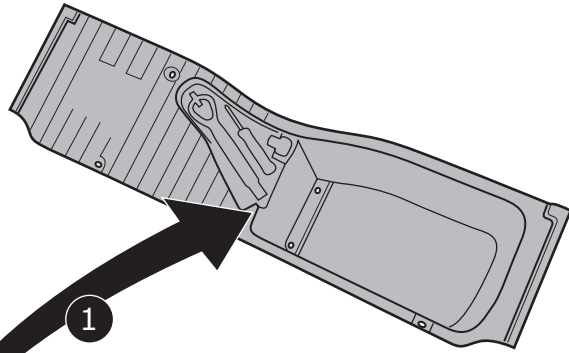

CHANGING THE FUSE

**BMW X5 (F15) 11/2013-
BMW X6 (F16) 12/2014-**