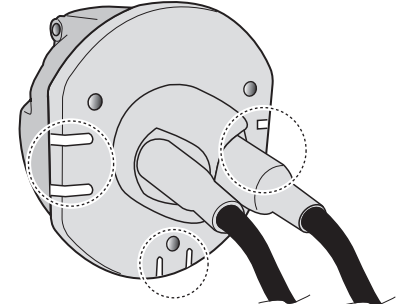

CHANGING THE FUSE

**BMW X5 (F15) 11/2013-
BMW X6 (F16) 12/2014-**

1

2

20 Amp.