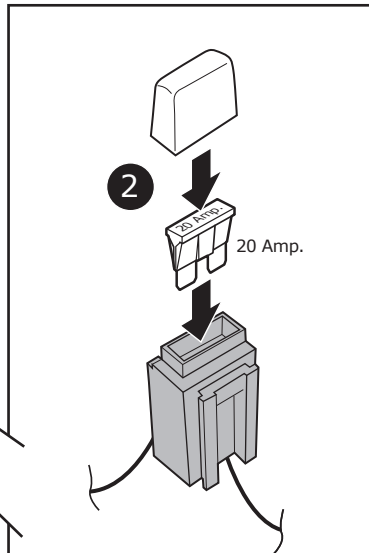

CHANGING THE FUSE

**BMW X5 (F15) 11/2013-
BMW X6 (F16) 12/2014-**

1

2

20 Amp.