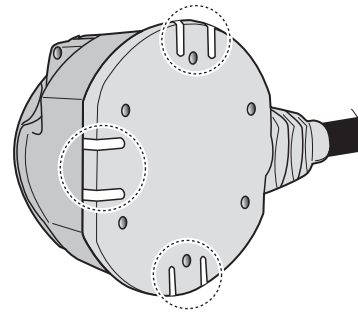

! INFO !

Do not charge the battery of the towing vehicle and/or towed vehicle directly via the socket.

User guide

SPARE PARTS

www.ecs-electronicsuk.co.uk

Partnr.: BW-023-B1U

User Guide

- BMW 1 Series (F20, F21) 03/2014- (without PDC cut off function)**
- BMW 2 Series (F22) 03/2014-, (F23) 03/2015- (without PDC cut off function)**
- BMW 2 Active Tourer (F45) 09/2014-**
- BMW 2 Grand Tourer (F46) 06/2015-**
- BMW 3 Series (F30, F31, F34) 03/2014- (without PDC cut off function)**
- BMW 4 Series F32, F33, F36 (without PDC cut off function)**
- BMW 5 Series GT (F07) 01/2014-**
- BMW 6 Series (F06, F13) 03/2015-**
- BMW X1 (F48) 10/2015-**
- BMW X3 (F25) 03/2014-**
- BMW X4 (F26) 07/2014-**
- BMW X5 (F15) 11/2013-**
- BMW X6 (F16) 12/2014-**

CHANGING THE FUSE

**BMW X5 (F15) 11/2013-
BMW X6 (F16) 12/2014-**

1

2

20 Amp.

SOCKET CONNECTION

DIN/ISO 1724							
	1/L	2	3/31	4/R	5/58-R	6/54	7/58-L
Pmax	21W	21W		21W	42W	3x21W	42W
Colour	Yellow	Blue	White	Green	Brown	Red	Black

In a coupled trailer with working fog lamp, the fog lamp of the vehicle will be switched off, if applicable.

The flashing lights on the trailer are monitored. If one of the indicators of the trailer breaks down, a buzzer will be audible and/or a visual signal will be visible on the dashboard. Check the flashing lights on the trailer.

The wiring kit has a possibility to switch off any Park Distance Control in the case of a coupled trailer.

CHANGING THE FUSE

- BMW 1 Series (F20, F21) 03/2014-**
- BMW 2 Series (F22) 03/2014-, (F23) 03/2015-**
- BMW 3 Series (F30, F31, F34) 03/2014-**
- BMW 4 Series (F32, F33, F36) 03/2014-**
- BMW 6 Series (F06, F13) 03/2015-**
- BMW 5 Series GT (F07) 01/2014-**
- BMW X3 (F25) 03/2014-**
- BMW X4 (F26) 07/2014-**