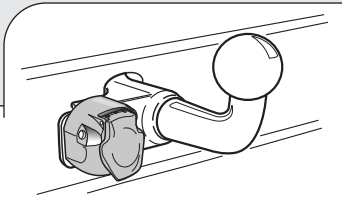

INFO : Adapt.