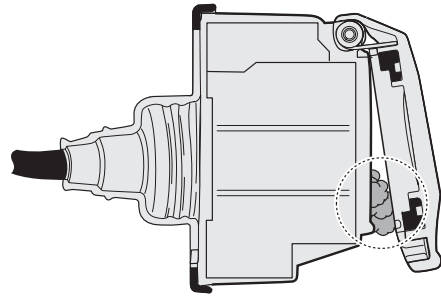

! INFO !

Do not charge the battery of the towing vehicle and/or towed vehicle directly via the socket.

User guide

SPARE PARTS

www.ecs-electronicsuk.co.uk

Partnr.: CT-052-D1U

User Guide

- Citroën C4 Grand Picasso 10/2013 >>**
- Citroën C4 Picasso 06/2013 >>**
- Citroën C4 Spacetourer 06/2018 >>**
- Citroën Grand C4 Spacetourer 06/2018 >>**
- Peugeot 308 HB 10/2013 >>**
- Peugeot 308 SW 06/2014 >>**

INFO

SOCKET CONNECTION

DIN/ISO 11446												—	
	1/L	2	3/31	4/R	5/58-R	6/54	7/58-L	8	9	10	11	12	13
Pmax	21W	21W		21W	52W	3x21W	52W	21W	180W/15Amp	180W/15Amp			
Colour	Yellow	Blue	White	Green	Brown	Red 1,00 mm ²	Black	Black/ Red	Brown/ White	Red 2,50 mm ²	White	-	White