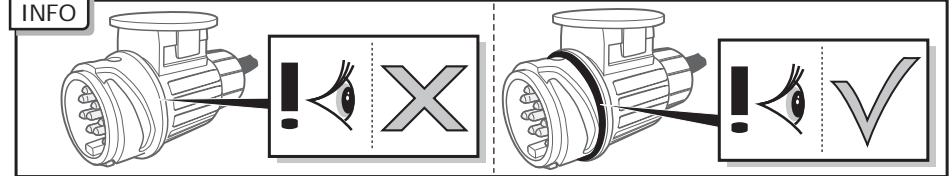

SOCKET CONNECTION

DIN/ISO 11446												—	
	1/L	2	3/31	4/R	5/58-R	6/54	7/58-L	8	9	10	11	12	13
Pmax	21W	21W		21W	52W	3x21W	52W	21W	180W/15Amp	180W/15Amp			
Colour	Yellow	Blue	White	Green	Brown	Red 1,00 mm²	Black	Black/ Red	Brown/ White	Red 2,50 mm²	White	-	White

In a coupled trailer with working fog lamp, the fog lamp of the vehicle will be switched off, if applicable.

The flashing lights on the trailer are monitored. If one of the indicators of the trailer breaks down, a buzzer will be audible and/or a visual signal will be visible on the dashboard. Check the flashing lights on the trailer.

INFO : Ring.

INFO