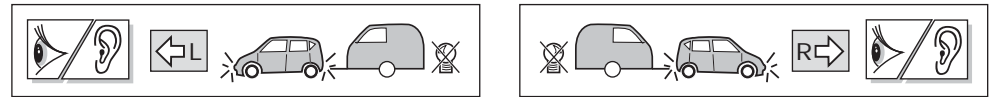

INFO

SOCKET CONNECTION

DIN/ISO 11446												—	
	1/L	2	3/31	4/R	5/58-R	6/54	7/58-L	8	9	10	11	12	13
Pmax	21W	21W		21W	52W	3x21W	52W	21W	180W/15Amp	180W/15Amp			
Colour	Yellow	Blue	White	Green	Brown	Red 1,00 mm ²	Black	Black/ Red	Brown/ White	Red 2,50 mm ²	White	-	White

In a coupled trailer with working fog lamp, the fog lamp of the vehicle will be switched off, if applicable.

The flashing lights on the trailer are monitored. If one of the indicators of the trailer breaks down, a buzzer will be audible and/or a visual signal will be visible on the dashboard. Check the flashing lights on the trailer.