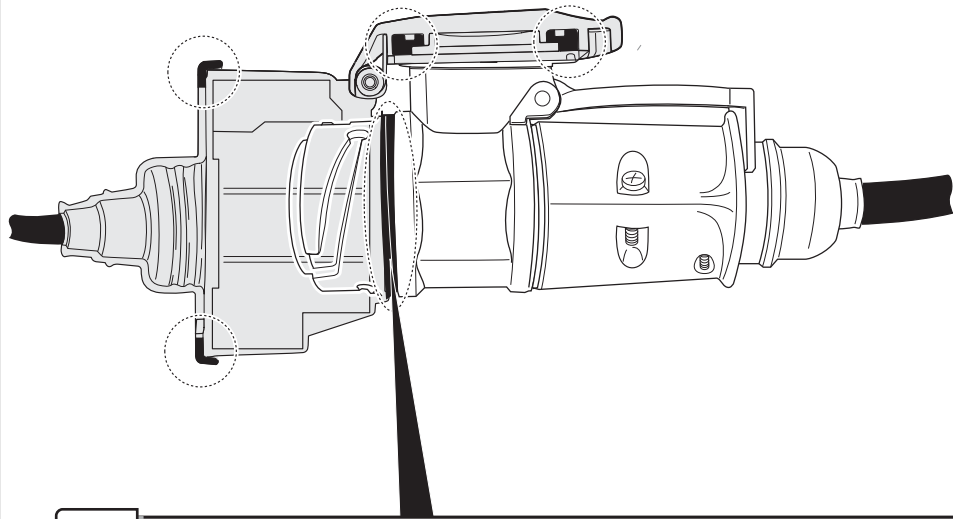

INFO : Adapt.

INFO

INFO : Storage