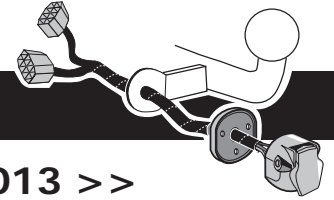

! INFO !

Do not charge the battery of the towing vehicle and/or towed vehicle directly via the socket.

User guide

SPARE PARTS

www.ecs-electronicsuk.co.uk

Partnr.: CT-052-D1U

User Guide

- Citroën C4 Grand Picasso 10/2013 >>**
- Citroën C4 Picasso 06/2013 >>**
- Citroën C4 Spacetourer 06/2018 >>**
- Citroën Grand C4 Spacetourer 06/2018 >>**
- Peugeot 308 HB 10/2013 >>**
- Peugeot 308 SW 06/2014 >>**