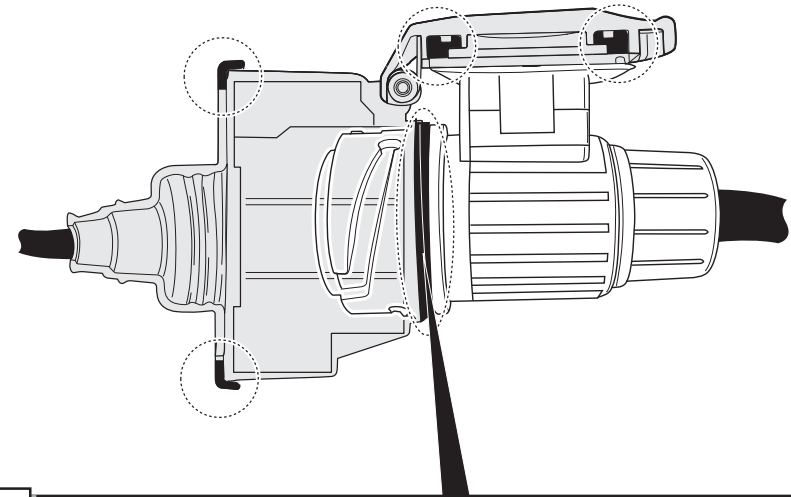

SOCKET CONNECTION

DIN/ISO 11446												—	
	1/L	2	3/31	4/R	5/58-R	6/54	7/58-L	8	9	10	11	12	13
Pmax	21W	21W		21W	52W	3x21W	52W	21W	180W/15Amp	180W/15Amp			
Colour	Yellow	Blue	White	Green	Brown	Red 1,00 mm²	Black	Black/ Red	Brown/ White	Red 2,50 mm²	White	-	White

In a coupled trailer with working fog lamp, the fog lamp of the vehicle will be switched off, if applicable.

The flashing lights on the trailer are monitored. If one of the indicators of the trailer breaks down, a buzzer will be audible and/or a visual signal will be visible on the dashboard. Check the flashing lights on the trailer.

INFO : Ring.

INFO