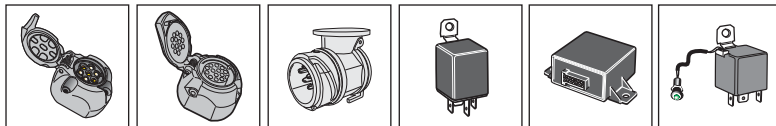

! INFO !

Do not charge the battery of the towing vehicle and/or towed vehicle directly via the socket.

User guide

SPARE PARTS

www.ecs-electronicsuk.co.uk

Partnr.: CT-052-D1U

User Guide

- Citroën C4 Grand Picasso 10/2013 >>**
- Citroën C4 Picasso 06/2013 >>**
- Citroën C4 Spacetourer 06/2018 >>**
- Citroën Grand C4 Spacetourer 06/2018 >>**
- Peugeot 308 HB 10/2013 >>**
- Peugeot 308 SW 06/2014 >>**

INFO

SOCKET CONNECTION

DIN/ISO 11446												—	
	1/L	2	3/31	4/R	5/58-R	6/54	7/58-L	8	9	10	11	12	13
Pmax	21W	21W		21W	52W	3x21W	52W	21W	180W/15Amp	180W/15Amp			
Colour	Yellow	Blue	White	Green	Brown	Red 1,00 mm ²	Black	Black/ Red	Brown/ White	Red 2,50 mm ²	White	-	White

In a coupled trailer with working fog lamp, the fog lamp of the vehicle will be switched off, if applicable.

The flashing lights on the trailer are monitored. If one of the indicators of the trailer breaks down, a buzzer will be audible and/or a visual signal will be visible on the dashboard. Check the flashing lights on the trailer.