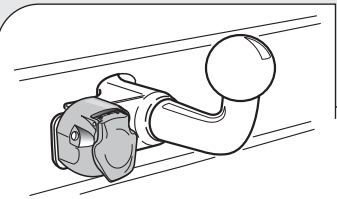

SOCKET CONNECTION

DIN/ISO 11446												—	
	1/L	2	3/31	4/R	5/58-R	6/54	7/58-L	8	9	10	11	12	13
Pmax	21W	21W		21W	52W	3x21W	52W	21W	180W/15Amp	180W/15Amp			
Colour	Yellow	Blue	White	Green	Brown	Red 1,00 mm²	Black	Black/ Red	Brown/ White	Red 2,50 mm²	White	-	White

In a coupled trailer with working fog lamp, the fog lamp of the vehicle will be switched off, if applicable.

The flashing lights on the trailer are monitored. If one of the indicators of the trailer breaks down, a buzzer will be audible and/or a visual signal will be visible on the dashboard. Check the flashing lights on the trailer.

INFO : Ring.

INFO