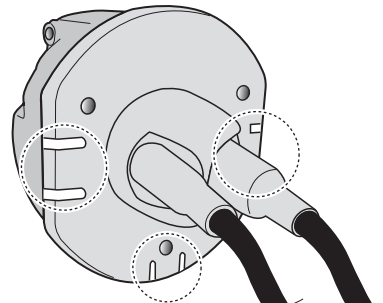

! INFO !

Do not charge the battery of the towing vehicle and/or towed vehicle directly via the socket.

User guide

SPARE PARTS

www.ecs-electronicsuk.co.uk

Partnr.: FR-028-BLU

User Guide

Ford Transit 01/2000 - 06/2006
Ford Transit 07/2006-

SOCKET CONNECTION

DIN/ISO 1724							
	1/L	2	3/31	4/R	5/58-R	6/54	7/58-L
Pmax	21W	2x21W		21W	52W	3x21W	52W
Colour	Yellow	Blue	White	Green	Brown	Red	Black

In a coupled trailer with working fog lamp, the fog lamp of the vehicle will be switched off, if applicable.