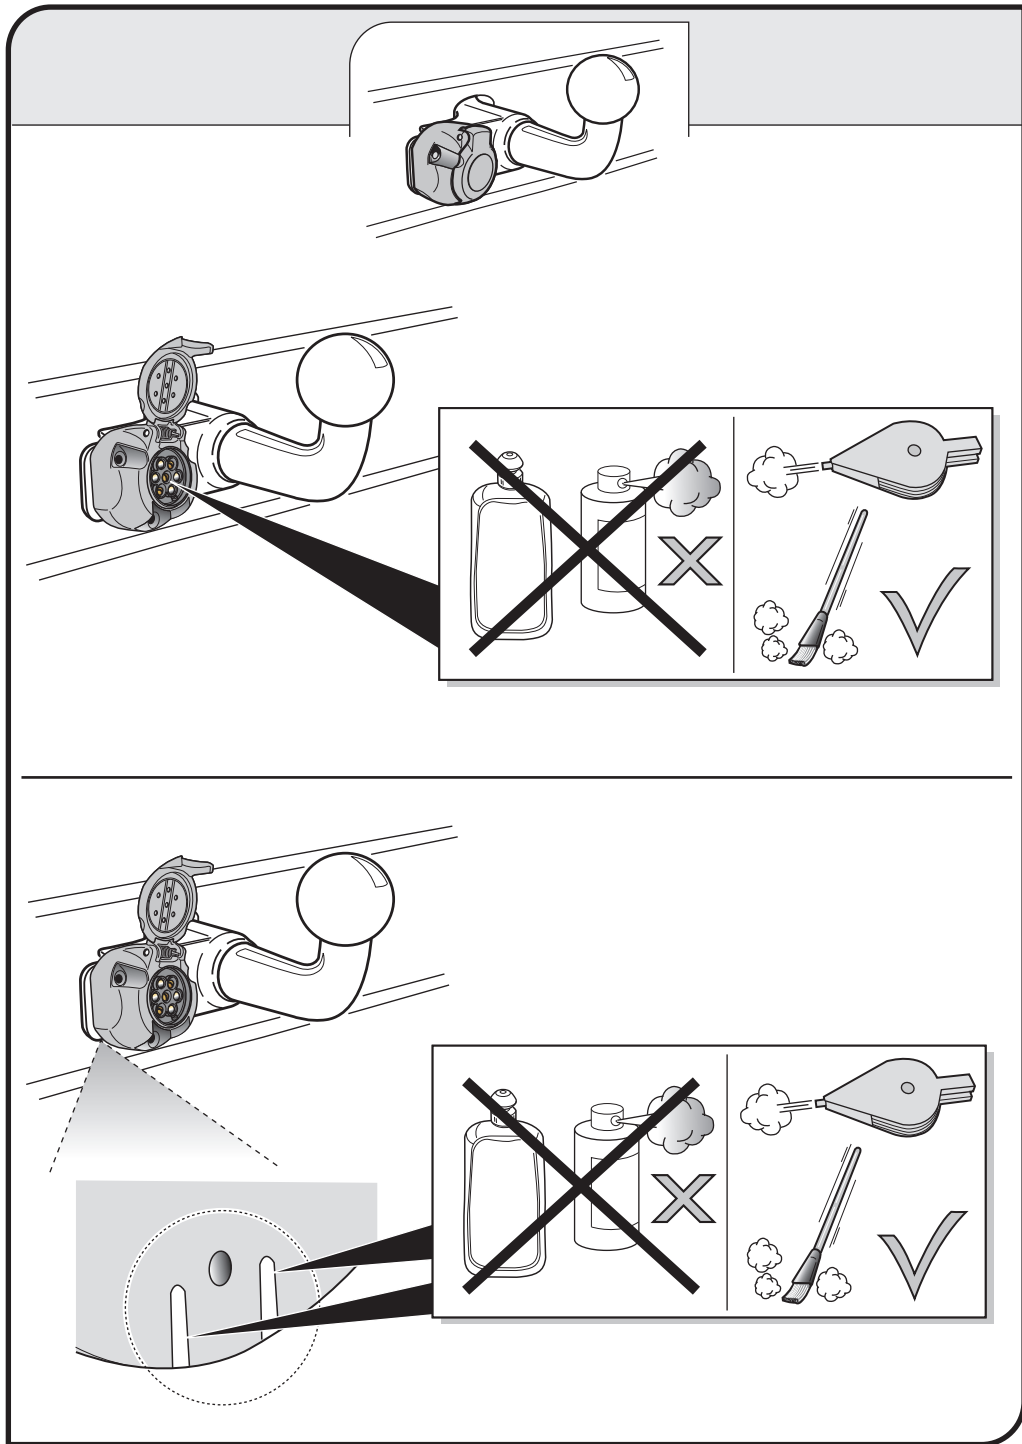

! INFO !

Do not charge the battery of the towing vehicle and/or towed vehicle directly via the socket.

User guide

SPARE PARTS

www.ecs-electronicsuk.co.uk

Partnr.: FR-028-BLU

User Guide

Ford Transit 01/2000 - 06/2006
Ford Transit 07/2006-

The flashing lights on the trailer are monitored. If one of the indicators of the trailer breaks down, a buzzer will be audible and/or a visual signal will be visible on the dashboard. Check the flashing lights on the trailer.