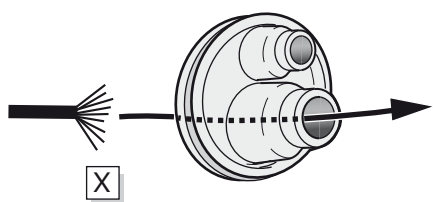

Ford Transit 01/2000 - 06/2006
Ford Transit 07/2006-

Partnr.: FR-028-BLU

- Fitting instructions electric wiring kit tow bar with 12-N socket up to DIN/ISO Norm 1724.
- We would expressly point out that assembly not carried out properly by a competent installer will result in cancellation of any right to damage compensation, in particular those arising by virtue of the product liability act.
- Contents of these kits and their fitting manuals are subject to alteration without notice, please ensure that these instructions are read and fully understood before commencing installation.
- Do not overload circuits; the maximum loads per connection are detailed in this manual.
- Attention! Before Installation, please read this manual carefully and inform your customer to consult the vehicle owners manual to check for any vehicle modifications required before towing.
- In the event of functional problems, troubleshooting must be limited to about 0.5 hours, contact the technical support:
ukts@ecs-electronics.com / 07440 202 052.

Part list

ROUTING

1

2

3

4

5

10

11

12

13

14

15

16

17

TEST ALL THE CIRCUITS WITH A TEST DEVICE WITH THE CORRECT POWER LOAD FOR EACH FUNCTION. A TEST DEVICE WITH LED'S CANNOT BE USED FOR THIS PURPOSE.