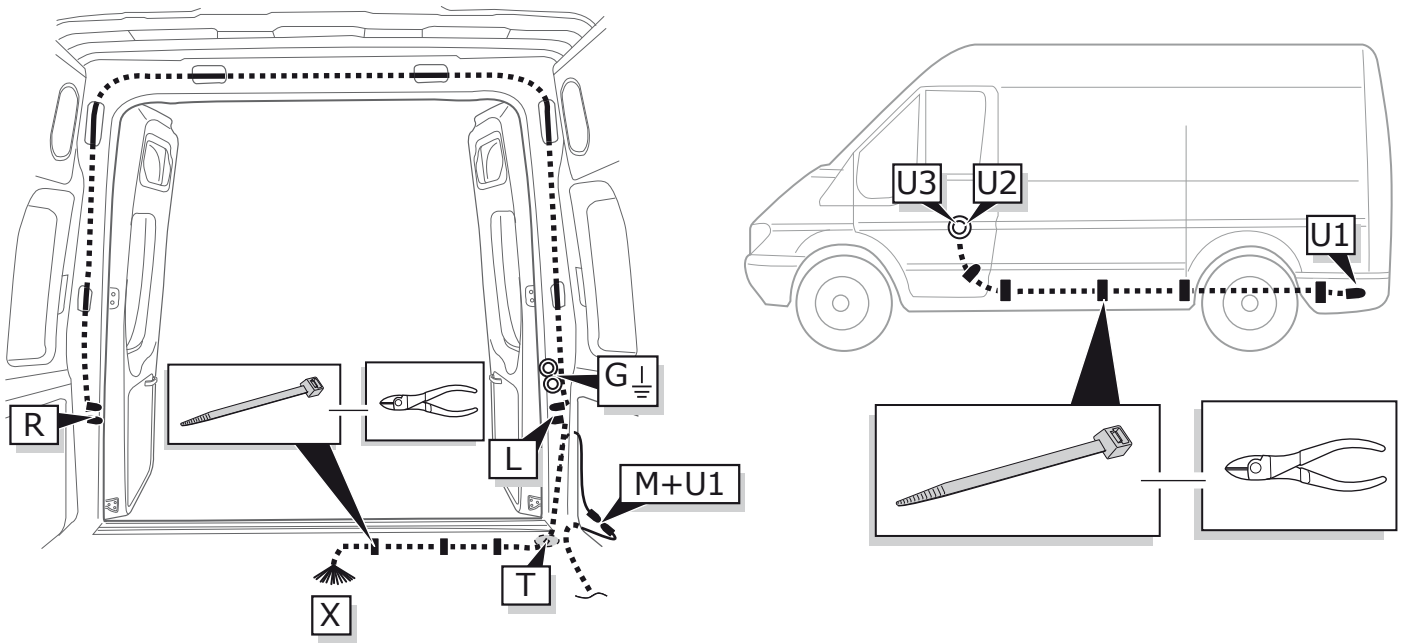

Ford Transit 01/2000 - 06/2006
Ford Transit 07/2006-

Partnr.: FR-028-BLU

- Fitting instructions electric wiring kit tow bar with 12-N socket up to DIN/ISO Norm 1724.
- We would expressly point out that assembly not carried out properly by a competent installer will result in cancellation of any right to damage compensation, in particular those arising by virtue of the product liability act.
- Contents of these kits and their fitting manuals are subject to alteration without notice, please ensure that these instructions are read and fully understood before commencing installation.
- Do not overload circuits; the maximum loads per connection are detailed in this manual.
- Attention! Before Installation, please read this manual carefully and inform your customer to consult the vehicle owners manual to check for any vehicle modifications required before towing.
- In the event of functional problems, troubleshooting must be limited to about 0.5 hours, contact the technical support:
ukts@ecs-electronics.com / 07440 202 052.

Part list

ROUTING

1

2

3

4

5

10

INFO

REINSTALL TRIM.

User guide

INFO

SOCKET CONNECTION

DIN/ISO 1724							
	1/L	2	3/31	4/R	5/58-R	6/54	7/58-L
Pmax	21W	2x21W		21W	52W	3x21W	52W
Colour	Yellow	Blue	White	Green	Brown	Red	Black