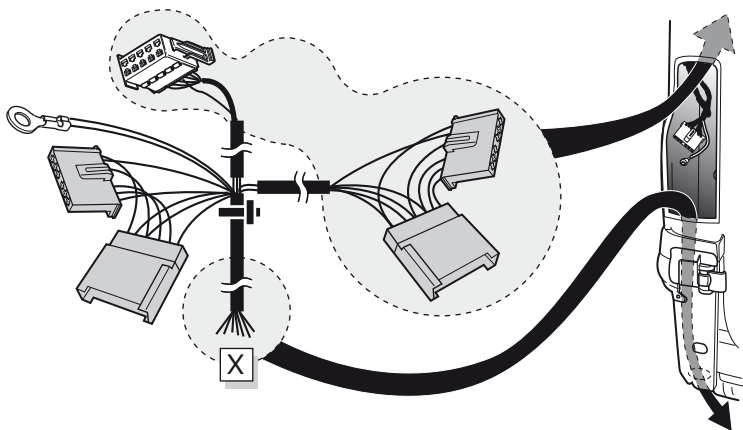

Ford Transit 01/2000 - 06/2006
Ford Transit 07/2006-

Partnr.: FR-028-BLU

- Fitting instructions electric wiring kit tow bar with 12-N socket up to DIN/ISO Norm 1724.
- We would expressly point out that assembly not carried out properly by a competent installer will result in cancellation of any right to damage compensation, in particular those arising by virtue of the product liability act.
- Contents of these kits and their fitting manuals are subject to alteration without notice, please ensure that these instructions are read and fully understood before commencing installation.
- Do not overload circuits; the maximum loads per connection are detailed in this manual.
- Attention! Before Installation, please read this manual carefully and inform your customer to consult the vehicle owners manual to check for any vehicle modifications required before towing.
- In the event of functional problems, troubleshooting must be limited to about 0.5 hours, contact the technical support:
ukts@ecs-electronics.com / 07440 202 052.

Part list

ROUTING

1

2

3

4

5

10

11

12

13

14

15

16

17

TEST ALL THE CIRCUITS WITH A TEST DEVICE WITH THE CORRECT POWER LOAD FOR EACH FUNCTION. A TEST DEVICE WITH LED'S CANNOT BE USED FOR THIS PURPOSE.

INFO

REINSTALL TRIM.

User guide

INFO

SOCKET CONNECTION

DIN/ISO 1724							
	1/L	2	3/31	4/R	5/58-R	6/54	7/58-L
Pmax	21W	2x21W		21W	52W	3x21W	52W
Colour	Yellow	Blue	White	Green	Brown	Red	Black