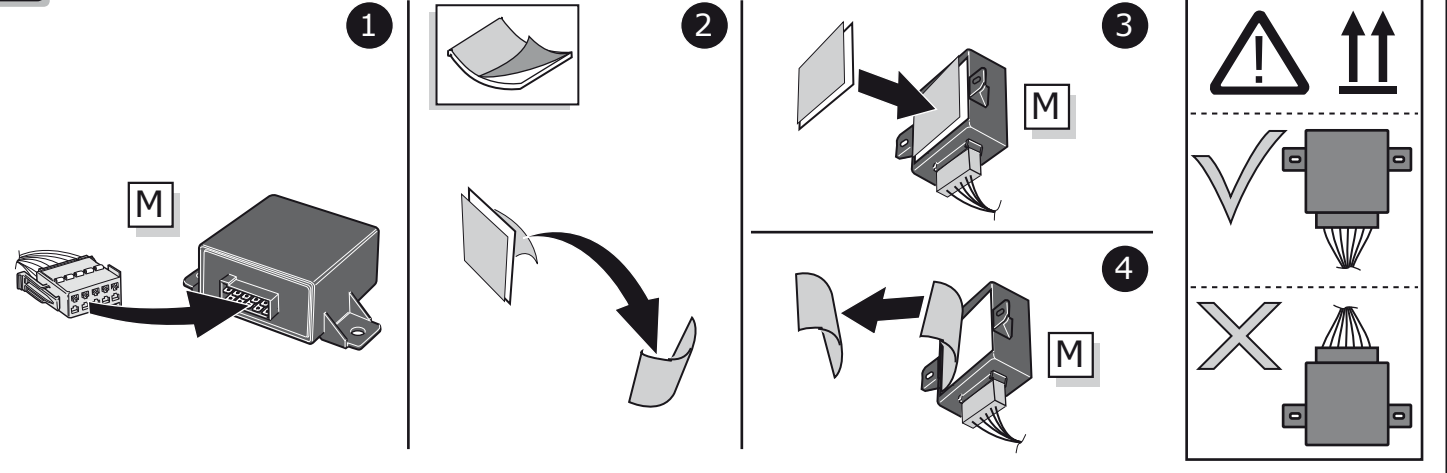

Ford Transit 01/2000 - 06/2006
Ford Transit 07/2006-

Partnr.: FR-028-BLU

- Fitting instructions electric wiring kit tow bar with 12-N socket up to DIN/ISO Norm 1724.
- We would expressly point out that assembly not carried out properly by a competent installer will result in cancellation of any right to damage compensation, in particular those arising by virtue of the product liability act.
- Contents of these kits and their fitting manuals are subject to alteration without notice, please ensure that these instructions are read and fully understood before commencing installation.
- Do not overload circuits; the maximum loads per connection are detailed in this manual.
- Attention! Before Installation, please read this manual carefully and inform your customer to consult the vehicle owners manual to check for any vehicle modifications required before towing.
- In the event of functional problems, troubleshooting must be limited to about 0.5 hours, contact the technical support:
ukts@ecs-electronics.com / 07440 202 052.

Part list

ROUTING

1

2

3

4

5

10

11

12

13

14

15

16

17

TEST ALL THE CIRCUITS WITH A TEST DEVICE WITH THE CORRECT POWER LOAD FOR EACH FUNCTION. A TEST DEVICE WITH LED'S CANNOT BE USED FOR THIS PURPOSE.

INFO

REINSTALL TRIM.

User guide

INFO

SOCKET CONNECTION

DIN/ISO 1724							
	1/L	2	3/31	4/R	5/58-R	6/54	7/58-L
Pmax	21W	2x21W		21W	52W	3x21W	52W
Colour	Yellow	Blue	White	Green	Brown	Red	Black