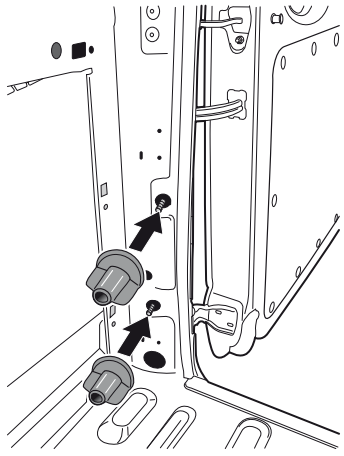

Ford Transit 01/2000 - 06/2006
Ford Transit 07/2006-

Partnr.: FR-028-BLU

- Fitting instructions electric wiring kit tow bar with 12-N socket up to DIN/ISO Norm 1724.
- We would expressly point out that assembly not carried out properly by a competent installer will result in cancellation of any right to damage compensation, in particular those arising by virtue of the product liability act.
- Contents of these kits and their fitting manuals are subject to alteration without notice, please ensure that these instructions are read and fully understood before commencing installation.
- Do not overload circuits; the maximum loads per connection are detailed in this manual.
- Attention! Before Installation, please read this manual carefully and inform your customer to consult the vehicle owners manual to check for any vehicle modifications required before towing.
- In the event of functional problems, troubleshooting must be limited to about 0.5 hours, contact the technical support:
ukts@ecs-electronics.com / 07440 202 052.

11

12

13

14

15

16

17

TEST ALL THE CIRCUITS WITH A TEST DEVICE WITH THE CORRECT POWER LOAD FOR EACH FUNCTION. A TEST DEVICE WITH LED'S CANNOT BE USED FOR THIS PURPOSE.