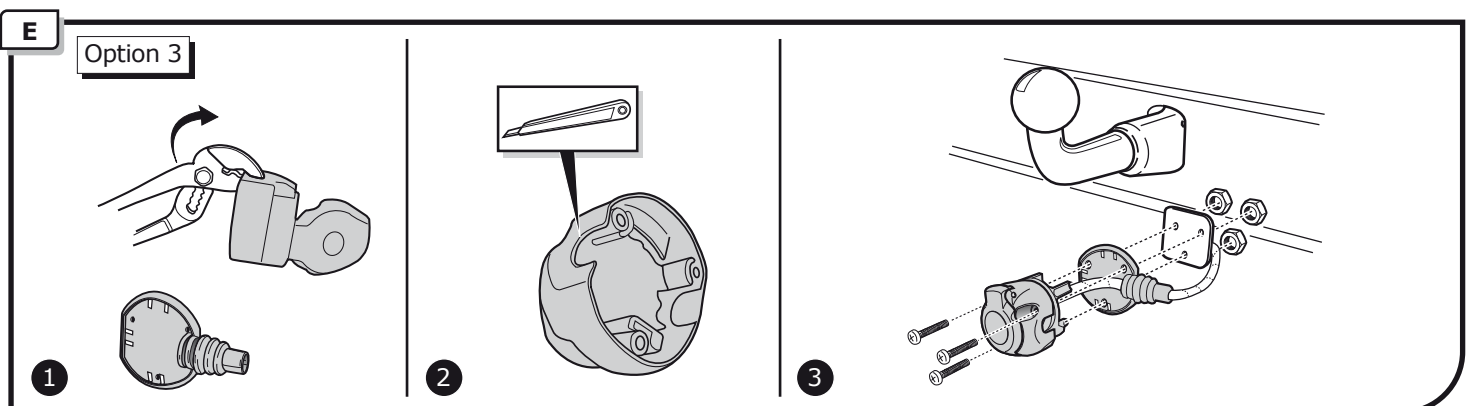

Ford Transit 01/2000 - 06/2006
Ford Transit 07/2006-

Partnr.: FR-028-BLU

- Fitting instructions electric wiring kit tow bar with 12-N socket up to DIN/ISO Norm 1724.
- We would expressly point out that assembly not carried out properly by a competent installer will result in cancellation of any right to damage compensation, in particular those arising by virtue of the product liability act.
- Contents of these kits and their fitting manuals are subject to alteration without notice, please ensure that these instructions are read and fully understood before commencing installation.
- Do not overload circuits; the maximum loads per connection are detailed in this manual.
- Attention! Before Installation, please read this manual carefully and inform your customer to consult the vehicle owners manual to check for any vehicle modifications required before towing.
- In the event of functional problems, troubleshooting must be limited to about 0.5 hours, contact the technical support:
ukts@ecs-electronics.com / 07440 202 052.

Part list

ROUTING

1

2

3

4

5

10