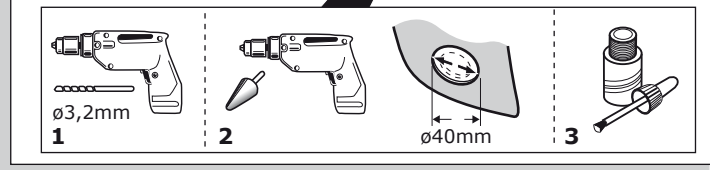

Ford Transit 01/2000 - 06/2006
Ford Transit 07/2006-

Partnr.: FR-028-BLU

- Fitting instructions electric wiring kit tow bar with 12-N socket up to DIN/ISO Norm 1724.
- We would expressly point out that assembly not carried out properly by a competent installer will result in cancellation of any right to damage compensation, in particular those arising by virtue of the product liability act.
- Contents of these kits and their fitting manuals are subject to alteration without notice, please ensure that these instructions are read and fully understood before commencing installation.
- Do not overload circuits; the maximum loads per connection are detailed in this manual.
- Attention! Before Installation, please read this manual carefully and inform your customer to consult the vehicle owners manual to check for any vehicle modifications required before towing.
- In the event of functional problems, troubleshooting must be limited to about 0.5 hours, contact the technical support:
ukts@ecs-electronics.com / 07440 202 052.

Part list

ROUTING

1

2

3

4

5

10

11

12

13

14

15

16

17

TEST ALL THE CIRCUITS WITH A TEST DEVICE WITH THE CORRECT POWER LOAD FOR EACH FUNCTION. A TEST DEVICE WITH LED'S CANNOT BE USED FOR THIS PURPOSE.