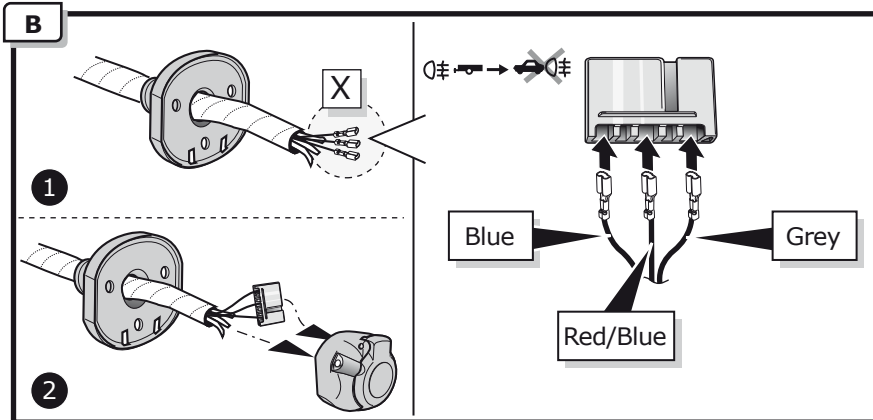

Ford Transit 01/2000 - 06/2006
Ford Transit 07/2006-

Partnr.: FR-028-BLU

- Fitting instructions electric wiring kit tow bar with 12-N socket up to DIN/ISO Norm 1724.
- We would expressly point out that assembly not carried out properly by a competent installer will result in cancellation of any right to damage compensation, in particular those arising by virtue of the product liability act.
- Contents of these kits and their fitting manuals are subject to alteration without notice, please ensure that these instructions are read and fully understood before commencing installation.
- Do not overload circuits; the maximum loads per connection are detailed in this manual.
- Attention! Before Installation, please read this manual carefully and inform your customer to consult the vehicle owners manual to check for any vehicle modifications required before towing.
- In the event of functional problems, troubleshooting must be limited to about 0.5 hours, contact the technical support:
ukts@ecs-electronics.com / 07440 202 052.

Part list

ROUTING

1

2

3

4

5

10

11

12

13

14

15

16

17

TEST ALL THE CIRCUITS WITH A TEST DEVICE WITH THE CORRECT POWER LOAD FOR EACH FUNCTION. A TEST DEVICE WITH LED'S CANNOT BE USED FOR THIS PURPOSE.