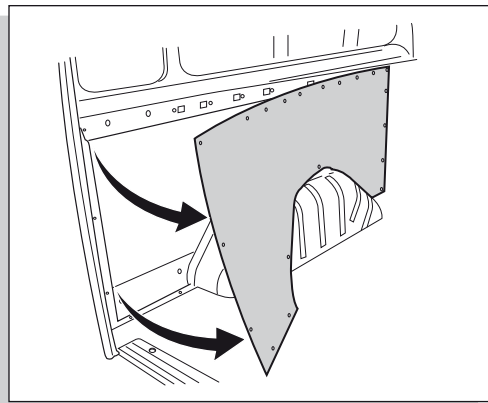

Ford Transit 01/2000 - 06/2006
Ford Transit 07/2006-

Partnr.: FR-028-BLU

- Fitting instructions electric wiring kit tow bar with 12-N socket up to DIN/ISO Norm 1724.
- We would expressly point out that assembly not carried out properly by a competent installer will result in cancellation of any right to damage compensation, in particular those arising by virtue of the product liability act.
- Contents of these kits and their fitting manuals are subject to alteration without notice, please ensure that these instructions are read and fully understood before commencing installation.
- Do not overload circuits; the maximum loads per connection are detailed in this manual.
- Attention! Before Installation, please read this manual carefully and inform your customer to consult the vehicle owners manual to check for any vehicle modifications required before towing.
- In the event of functional problems, troubleshooting must be limited to about 0.5 hours, contact the technical support:
ukts@ecs-electronics.com / 07440 202 052.

Part list

ROUTING

1

2

3

4

5

10