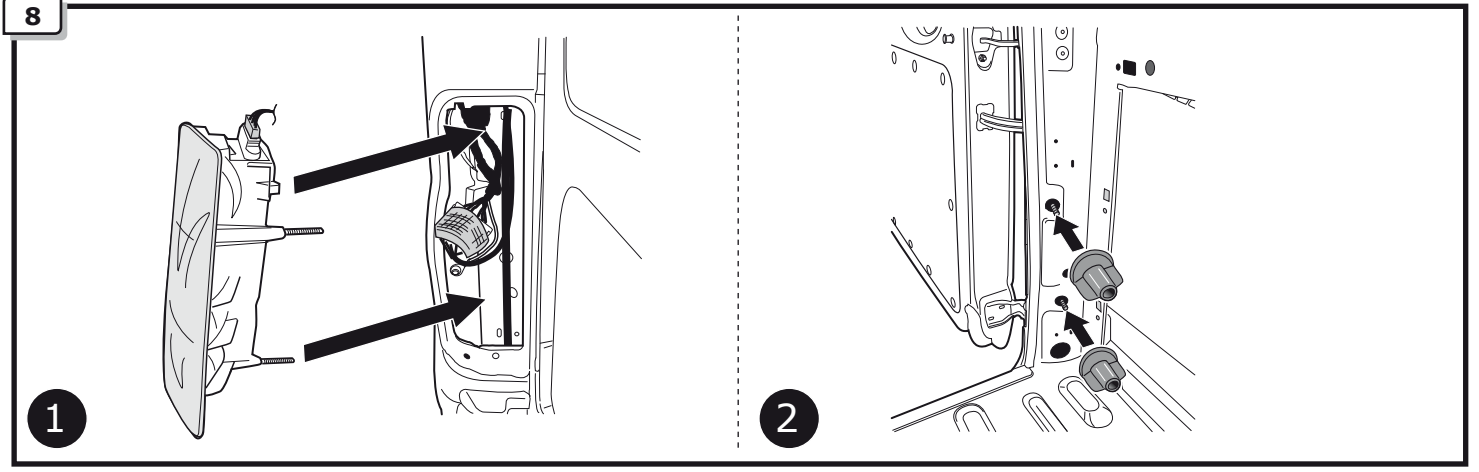

Ford Transit 01/2000 - 06/2006
Ford Transit 07/2006-

Partnr.: FR-028-BLU

- Fitting instructions electric wiring kit tow bar with 12-N socket up to DIN/ISO Norm 1724.
- We would expressly point out that assembly not carried out properly by a competent installer will result in cancellation of any right to damage compensation, in particular those arising by virtue of the product liability act.
- Contents of these kits and their fitting manuals are subject to alteration without notice, please ensure that these instructions are read and fully understood before commencing installation.
- Do not overload circuits; the maximum loads per connection are detailed in this manual.
- Attention! Before Installation, please read this manual carefully and inform your customer to consult the vehicle owners manual to check for any vehicle modifications required before towing.
- In the event of functional problems, troubleshooting must be limited to about 0.5 hours, contact the technical support:
ukts@ecs-electronics.com / 07440 202 052.

Part list

ROUTING

1

2

3

4

5

10

11

12

13

14

15

16

17

TEST ALL THE CIRCUITS WITH A TEST DEVICE WITH THE CORRECT POWER LOAD FOR EACH FUNCTION. A TEST DEVICE WITH LED'S CANNOT BE USED FOR THIS PURPOSE.