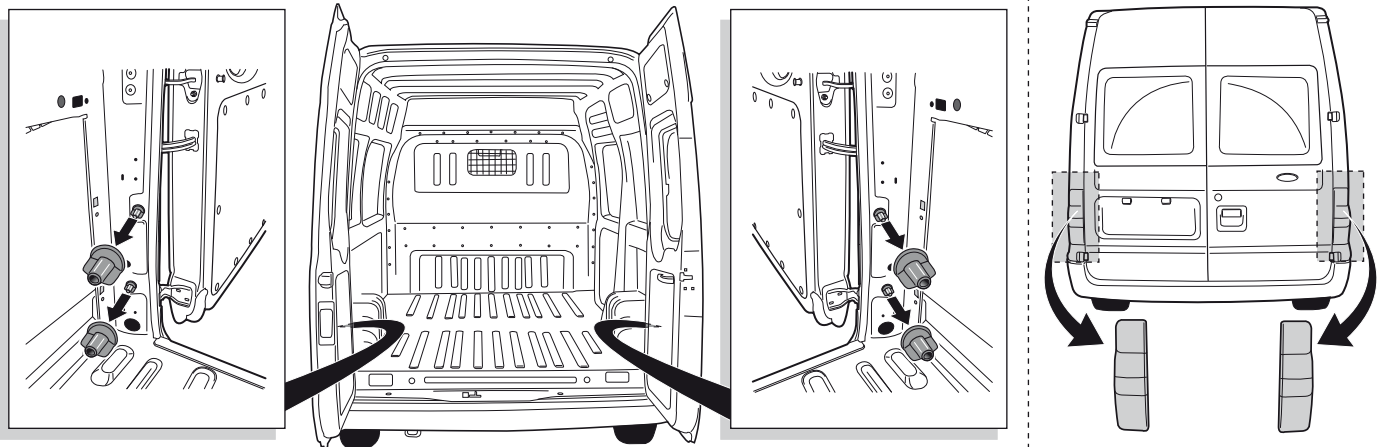

Ford Transit 01/2000 - 06/2006
Ford Transit 07/2006-

Partnr.: FR-028-BLU

- Fitting instructions electric wiring kit tow bar with 12-N socket up to DIN/ISO Norm 1724.
- We would expressly point out that assembly not carried out properly by a competent installer will result in cancellation of any right to damage compensation, in particular those arising by virtue of the product liability act.
- Contents of these kits and their fitting manuals are subject to alteration without notice, please ensure that these instructions are read and fully understood before commencing installation.
- Do not overload circuits; the maximum loads per connection are detailed in this manual.
- Attention! Before Installation, please read this manual carefully and inform your customer to consult the vehicle owners manual to check for any vehicle modifications required before towing.
- In the event of functional problems, troubleshooting must be limited to about 0.5 hours, contact the technical support:
ukts@ecs-electronics.com / 07440 202 052.

Part list

ROUTING

1

2

3

4

5

10