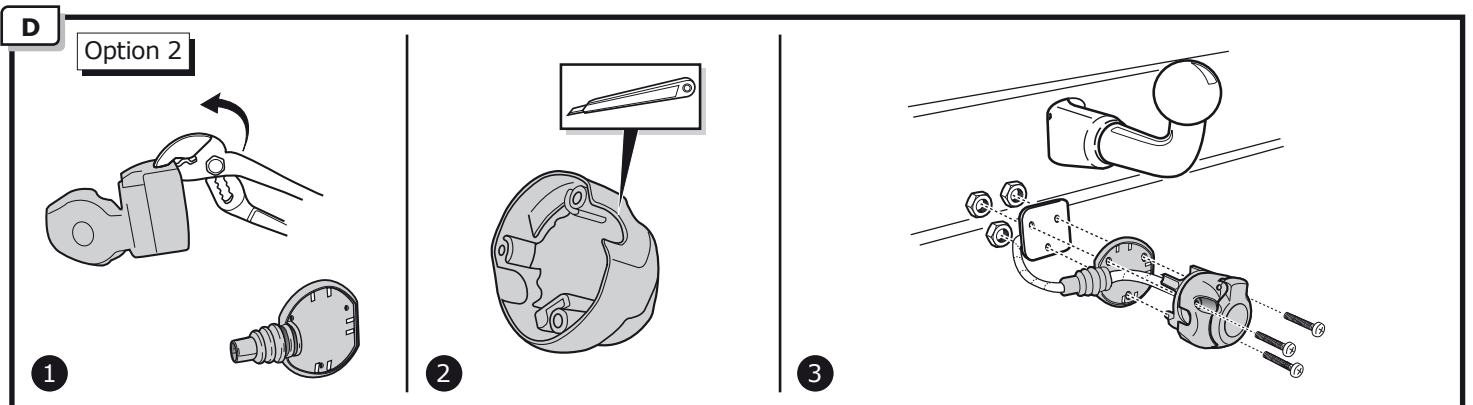

Ford Transit 01/2000 - 06/2006
Ford Transit 07/2006-

Partnr.: FR-028-BLU

- Fitting instructions electric wiring kit tow bar with 12-N socket up to DIN/ISO Norm 1724.
- We would expressly point out that assembly not carried out properly by a competent installer will result in cancellation of any right to damage compensation, in particular those arising by virtue of the product liability act.
- Contents of these kits and their fitting manuals are subject to alteration without notice, please ensure that these instructions are read and fully understood before commencing installation.
- Do not overload circuits; the maximum loads per connection are detailed in this manual.
- Attention! Before Installation, please read this manual carefully and inform your customer to consult the vehicle owners manual to check for any vehicle modifications required before towing.
- In the event of functional problems, troubleshooting must be limited to about 0.5 hours, contact the technical support:
ukts@ecs-electronics.com / 07440 202 052.

Part list

ROUTING

1

2

3

4

5

10