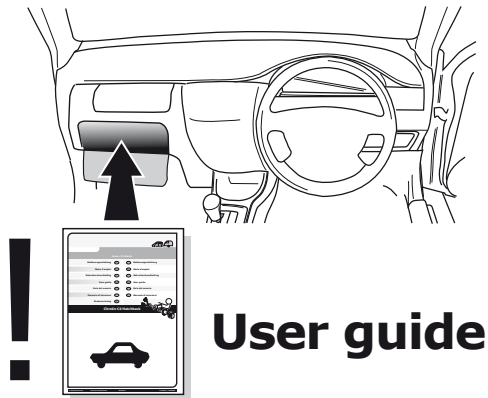

User guide

INFO

SOCKET CONNECTION

DIN/ISO 1724							
	1/L	2	3/31	4/R	5/58-R	6/54	7/58-L
Pmax	21W	2x21W		21W	52W	3x21W	52W
Colour	Yellow	Blue	White	Green	Brown	Red	Black