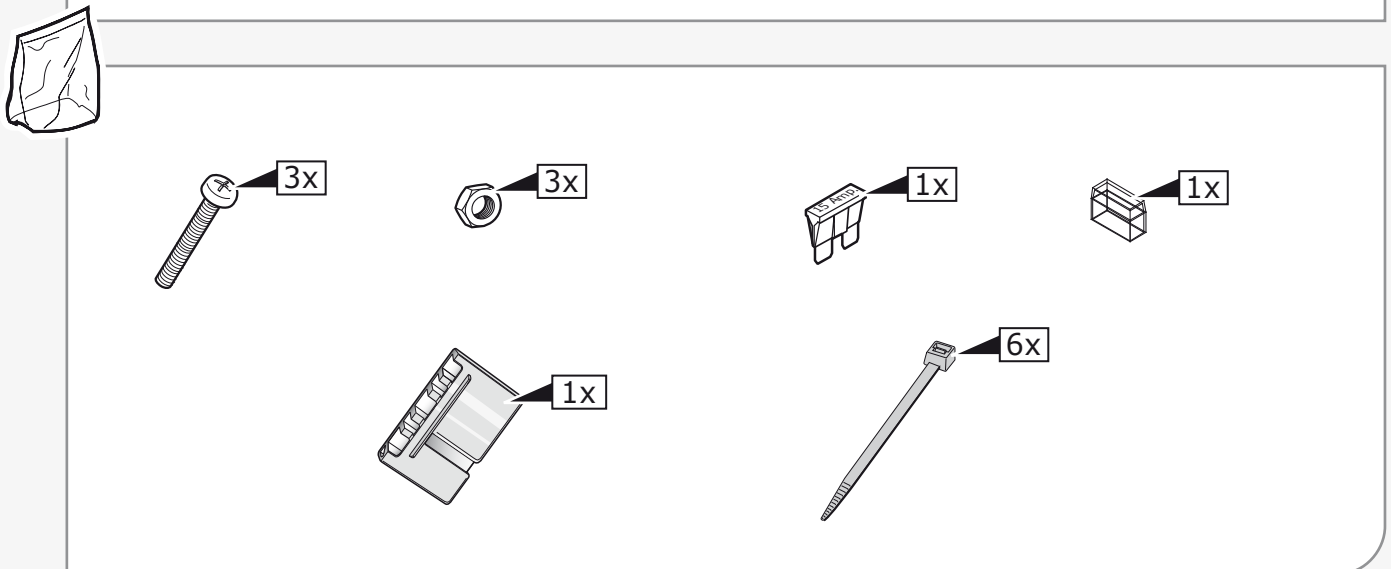

Ford Transit 01/2000 - 06/2006
Ford Transit 07/2006-

Partnr.: FR-028-BLU

- Fitting instructions electric wiring kit tow bar with 12-N socket up to DIN/ISO Norm 1724.
- We would expressly point out that assembly not carried out properly by a competent installer will result in cancellation of any right to damage compensation, in particular those arising by virtue of the product liability act.
- Contents of these kits and their fitting manuals are subject to alteration without notice, please ensure that these instructions are read and fully understood before commencing installation.
- Do not overload circuits; the maximum loads per connection are detailed in this manual.
- Attention! Before Installation, please read this manual carefully and inform your customer to consult the vehicle owners manual to check for any vehicle modifications required before towing.
- In the event of functional problems, troubleshooting must be limited to about 0.5 hours, contact the technical support:
ukts@ecs-electronics.com / 07440 202 052.

Part list

ROUTING

1

2

3

4

5

10

INFO

REINSTALL TRIM.

User guide

INFO

SOCKET CONNECTION

DIN/ISO 1724							
	1/L	2	3/31	4/R	5/58-R	6/54	7/58-L
Pmax	21W	2x21W		21W	52W	3x21W	52W
Colour	Yellow	Blue	White	Green	Brown	Red	Black