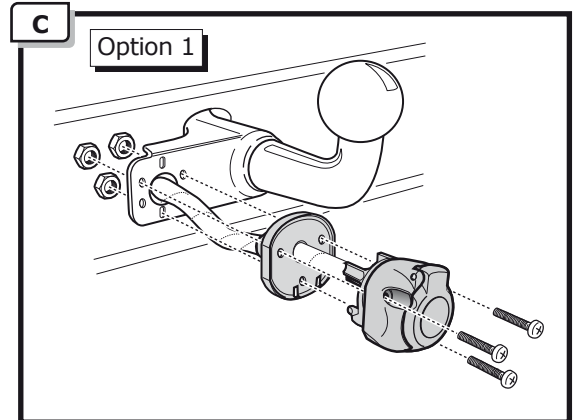

Ford Transit 01/2000 - 06/2006
Ford Transit 07/2006-

Partnr.: FR-028-BLU

- Fitting instructions electric wiring kit tow bar with 12-N socket up to DIN/ISO Norm 1724.
- We would expressly point out that assembly not carried out properly by a competent installer will result in cancellation of any right to damage compensation, in particular those arising by virtue of the product liability act.
- Contents of these kits and their fitting manuals are subject to alteration without notice, please ensure that these instructions are read and fully understood before commencing installation.
- Do not overload circuits; the maximum loads per connection are detailed in this manual.
- Attention! Before Installation, please read this manual carefully and inform your customer to consult the vehicle owners manual to check for any vehicle modifications required before towing.
- In the event of functional problems, troubleshooting must be limited to about 0.5 hours, contact the technical support:
ukts@ecs-electronics.com / 07440 202 052.

Part list

ROUTING

1

2

3

4

5

10