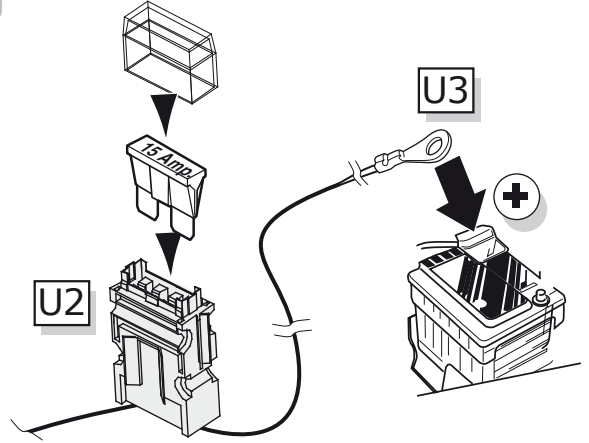

Ford Transit 01/2000 - 06/2006
Ford Transit 07/2006-

Partnr.: FR-028-BLU

- Fitting instructions electric wiring kit tow bar with 12-N socket up to DIN/ISO Norm 1724.
- We would expressly point out that assembly not carried out properly by a competent installer will result in cancellation of any right to damage compensation, in particular those arising by virtue of the product liability act.
- Contents of these kits and their fitting manuals are subject to alteration without notice, please ensure that these instructions are read and fully understood before commencing installation.
- Do not overload circuits; the maximum loads per connection are detailed in this manual.
- Attention! Before Installation, please read this manual carefully and inform your customer to consult the vehicle owners manual to check for any vehicle modifications required before towing.
- In the event of functional problems, troubleshooting must be limited to about 0.5 hours, contact the technical support:
ukts@ecs-electronics.com / 07440 202 052.

11

12

13

14

15

16

17

TEST ALL THE CIRCUITS WITH A TEST DEVICE WITH THE CORRECT POWER LOAD FOR EACH FUNCTION. A TEST DEVICE WITH LED'S CANNOT BE USED FOR THIS PURPOSE.

INFO

REINSTALL TRIM.

User guide

INFO

SOCKET CONNECTION

DIN/ISO 1724							
	1/L	2	3/31	4/R	5/58-R	6/54	7/58-L
Pmax	21W	2x21W		21W	52W	3x21W	52W
Colour	Yellow	Blue	White	Green	Brown	Red	Black