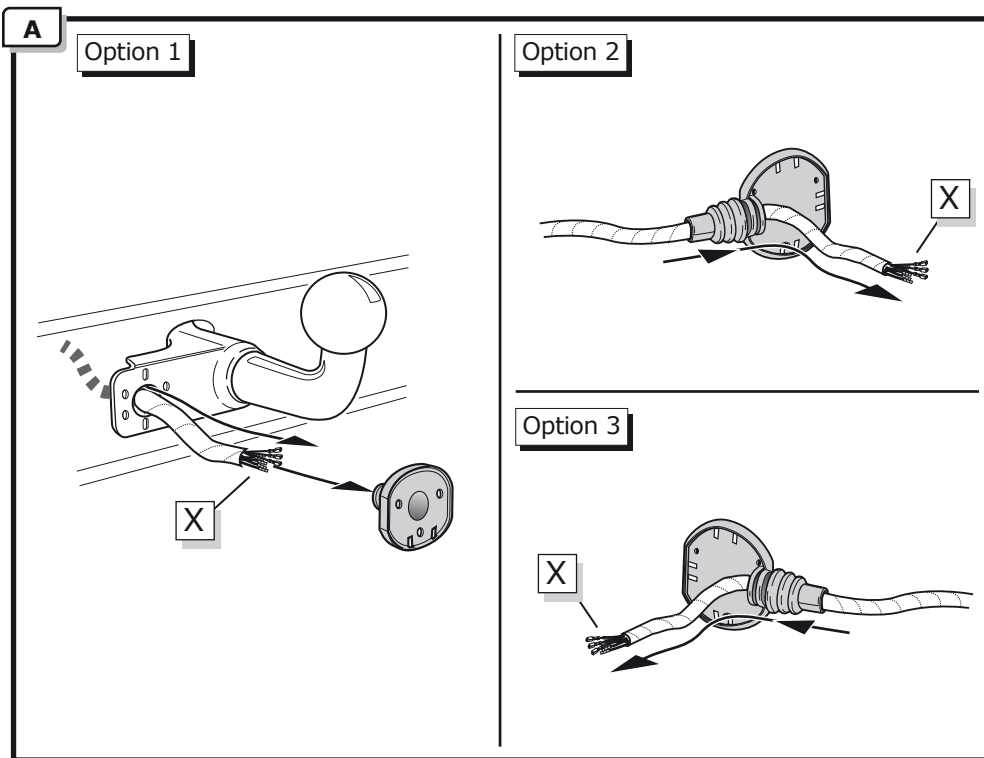

Ford Transit 01/2000 - 06/2006
Ford Transit 07/2006-

Partnr.: FR-028-BLU

- Fitting instructions electric wiring kit tow bar with 12-N socket up to DIN/ISO Norm 1724.
- We would expressly point out that assembly not carried out properly by a competent installer will result in cancellation of any right to damage compensation, in particular those arising by virtue of the product liability act.
- Contents of these kits and their fitting manuals are subject to alteration without notice, please ensure that these instructions are read and fully understood before commencing installation.
- Do not overload circuits; the maximum loads per connection are detailed in this manual.
- Attention! Before Installation, please read this manual carefully and inform your customer to consult the vehicle owners manual to check for any vehicle modifications required before towing.
- In the event of functional problems, troubleshooting must be limited to about 0.5 hours, contact the technical support:
ukts@ecs-electronics.com / 07440 202 052.

Part list

ROUTING

1

2

3

4

5

10