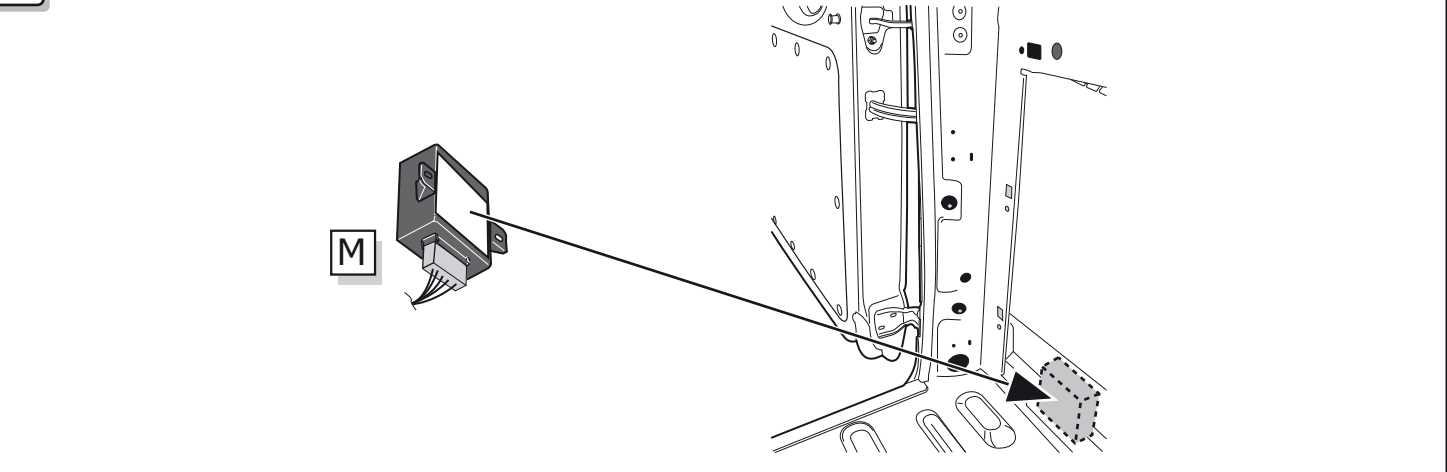

Ford Transit 01/2000 - 06/2006
Ford Transit 07/2006-

Partnr.: FR-028-BLU

- Fitting instructions electric wiring kit tow bar with 12-N socket up to DIN/ISO Norm 1724.
- We would expressly point out that assembly not carried out properly by a competent installer will result in cancellation of any right to damage compensation, in particular those arising by virtue of the product liability act.
- Contents of these kits and their fitting manuals are subject to alteration without notice, please ensure that these instructions are read and fully understood before commencing installation.
- Do not overload circuits; the maximum loads per connection are detailed in this manual.
- Attention! Before Installation, please read this manual carefully and inform your customer to consult the vehicle owners manual to check for any vehicle modifications required before towing.
- In the event of functional problems, troubleshooting must be limited to about 0.5 hours, contact the technical support:
ukts@ecs-electronics.com / 07440 202 052.

Part list

ROUTING

1

2

3

4

5

10

11

12

13

14

15

16

17

TEST ALL THE CIRCUITS WITH A TEST DEVICE WITH THE CORRECT POWER LOAD FOR EACH FUNCTION. A TEST DEVICE WITH LED'S CANNOT BE USED FOR THIS PURPOSE.

INFO

REINSTALL TRIM.

User guide

INFO

SOCKET CONNECTION

DIN/ISO 1724							
	1/L	2	3/31	4/R	5/58-R	6/54	7/58-L
Pmax	21W	2x21W		21W	52W	3x21W	52W
Colour	Yellow	Blue	White	Green	Brown	Red	Black