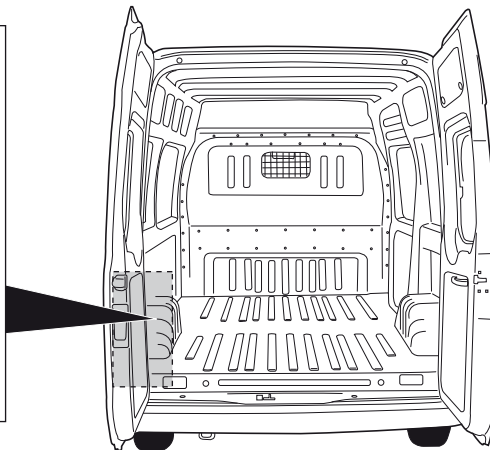

Ford Transit 01/2000 - 06/2006
Ford Transit 07/2006-

Partnr.: FR-028-BLU

- Fitting instructions electric wiring kit tow bar with 12-N socket up to DIN/ISO Norm 1724.
- We would expressly point out that assembly not carried out properly by a competent installer will result in cancellation of any right to damage compensation, in particular those arising by virtue of the product liability act.
- Contents of these kits and their fitting manuals are subject to alteration without notice, please ensure that these instructions are read and fully understood before commencing installation.
- Do not overload circuits; the maximum loads per connection are detailed in this manual.
- Attention! Before Installation, please read this manual carefully and inform your customer to consult the vehicle owners manual to check for any vehicle modifications required before towing.
- In the event of functional problems, troubleshooting must be limited to about 0.5 hours, contact the technical support:
ukts@ecs-electronics.com / 07440 202 052.

Part list

ROUTING

1

2

3

4

5

10