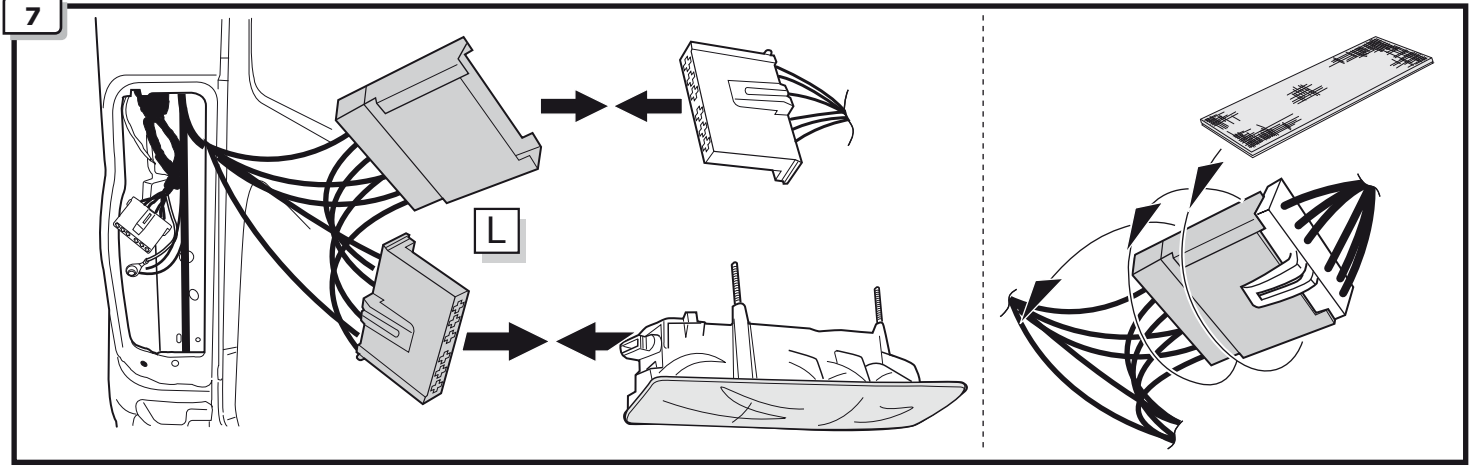

Ford Transit 01/2000 - 06/2006
Ford Transit 07/2006-

Partnr.: FR-028-BLU

- Fitting instructions electric wiring kit tow bar with 12-N socket up to DIN/ISO Norm 1724.
- We would expressly point out that assembly not carried out properly by a competent installer will result in cancellation of any right to damage compensation, in particular those arising by virtue of the product liability act.
- Contents of these kits and their fitting manuals are subject to alteration without notice, please ensure that these instructions are read and fully understood before commencing installation.
- Do not overload circuits; the maximum loads per connection are detailed in this manual.
- Attention! Before Installation, please read this manual carefully and inform your customer to consult the vehicle owners manual to check for any vehicle modifications required before towing.
- In the event of functional problems, troubleshooting must be limited to about 0.5 hours, contact the technical support:
ukts@ecs-electronics.com / 07440 202 052.

Part list

ROUTING

1

2

3

4

5

10

11

12

13

14

15

16

17

TEST ALL THE CIRCUITS WITH A TEST DEVICE WITH THE CORRECT POWER LOAD FOR EACH FUNCTION. A TEST DEVICE WITH LED'S CANNOT BE USED FOR THIS PURPOSE.