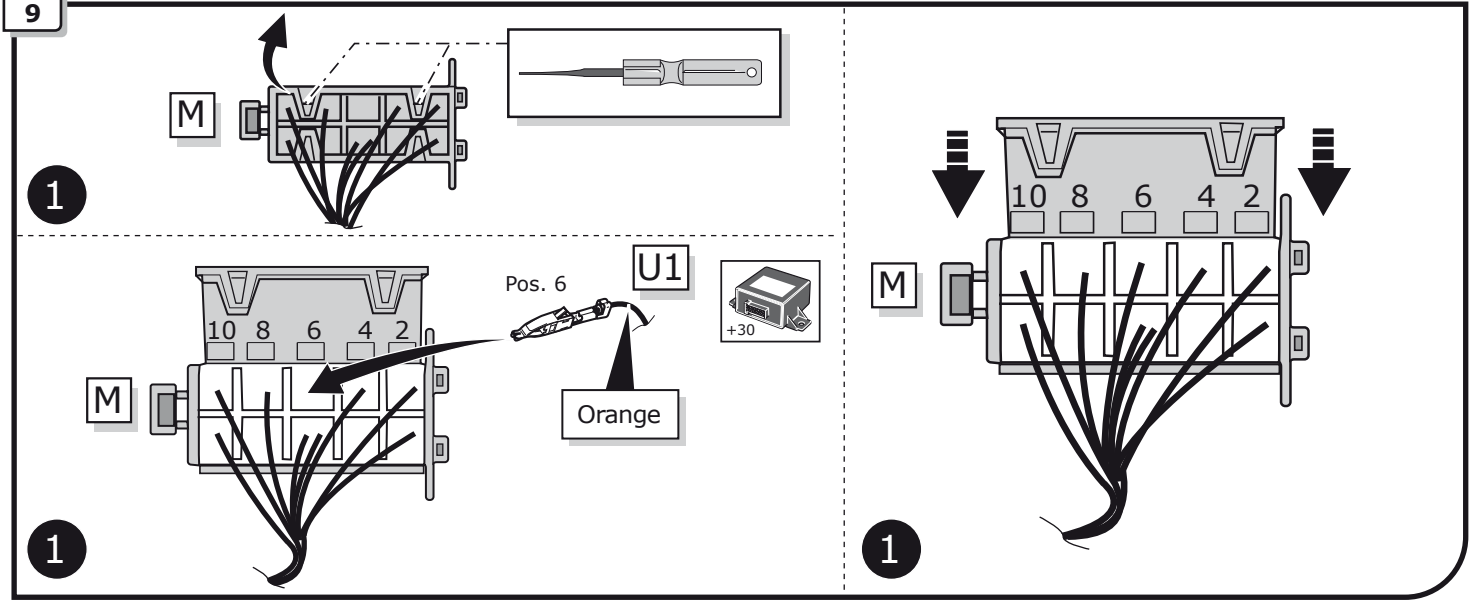

Ford Transit 01/2000 - 06/2006
Ford Transit 07/2006-

Partnr.: FR-028-BLU

- Fitting instructions electric wiring kit tow bar with 12-N socket up to DIN/ISO Norm 1724.
- We would expressly point out that assembly not carried out properly by a competent installer will result in cancellation of any right to damage compensation, in particular those arising by virtue of the product liability act.
- Contents of these kits and their fitting manuals are subject to alteration without notice, please ensure that these instructions are read and fully understood before commencing installation.
- Do not overload circuits; the maximum loads per connection are detailed in this manual.
- Attention! Before Installation, please read this manual carefully and inform your customer to consult the vehicle owners manual to check for any vehicle modifications required before towing.
- In the event of functional problems, troubleshooting must be limited to about 0.5 hours, contact the technical support:
ukts@ecs-electronics.com / 07440 202 052.

Part list

ROUTING

1

2

3

4

5

10

11

12

13

14

15

16

17

TEST ALL THE CIRCUITS WITH A TEST DEVICE WITH THE CORRECT POWER LOAD FOR EACH FUNCTION. A TEST DEVICE WITH LED'S CANNOT BE USED FOR THIS PURPOSE.

INFO

REINSTALL TRIM.

User guide

INFO

SOCKET CONNECTION

DIN/ISO 1724							
	1/L	2	3/31	4/R	5/58-R	6/54	7/58-L
Pmax	21W	2x21W		21W	52W	3x21W	52W
Colour	Yellow	Blue	White	Green	Brown	Red	Black