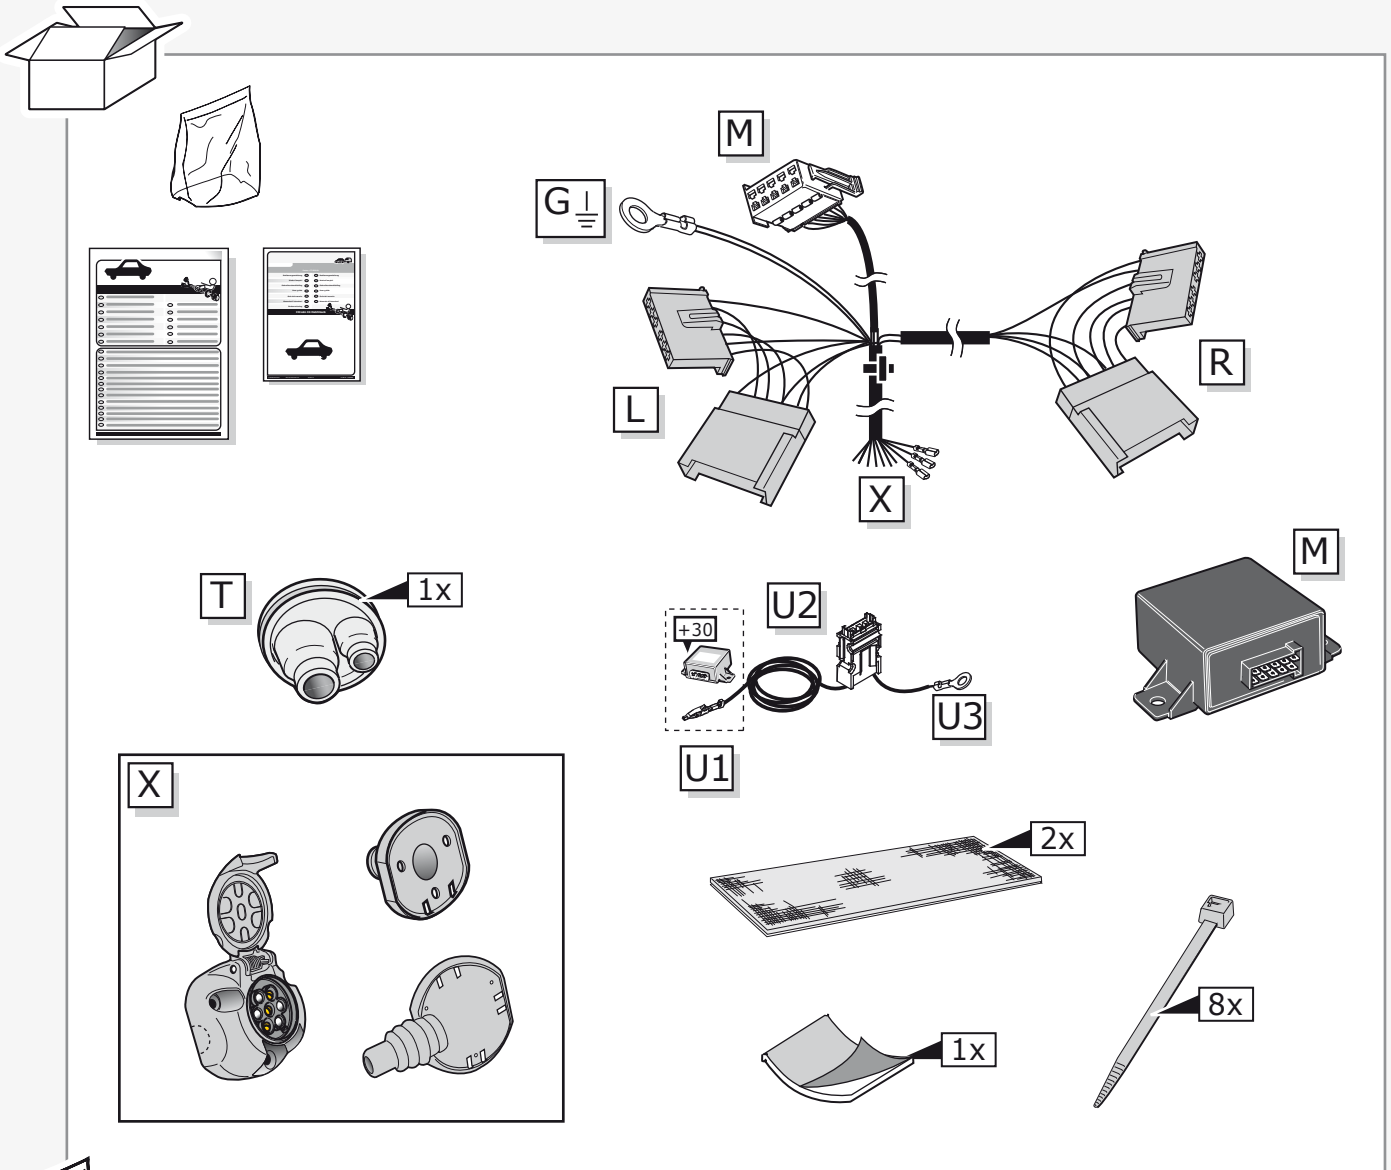

Ford Transit 01/2000 - 06/2006
Ford Transit 07/2006-

Partnr.: FR-028-BLU

- Fitting instructions electric wiring kit tow bar with 12-N socket up to DIN/ISO Norm 1724.
- We would expressly point out that assembly not carried out properly by a competent installer will result in cancellation of any right to damage compensation, in particular those arising by virtue of the product liability act.
- Contents of these kits and their fitting manuals are subject to alteration without notice, please ensure that these instructions are read and fully understood before commencing installation.
- Do not overload circuits; the maximum loads per connection are detailed in this manual.
- Attention! Before Installation, please read this manual carefully and inform your customer to consult the vehicle owners manual to check for any vehicle modifications required before towing.
- In the event of functional problems, troubleshooting must be limited to about 0.5 hours, contact the technical support:
ukts@ecs-electronics.com / 07440 202 052.

Part list

ROUTING

1

2

3

4

5

10

11

12

13

14

15

16

17

TEST ALL THE CIRCUITS WITH A TEST DEVICE WITH THE CORRECT POWER LOAD FOR EACH FUNCTION. A TEST DEVICE WITH LED'S CANNOT BE USED FOR THIS PURPOSE.

INFO

REINSTALL TRIM.

User guide

INFO

SOCKET CONNECTION

DIN/ISO 1724							
	1/L	2	3/31	4/R	5/58-R	6/54	7/58-L
Pmax	21W	2x21W		21W	52W	3x21W	52W
Colour	Yellow	Blue	White	Green	Brown	Red	Black