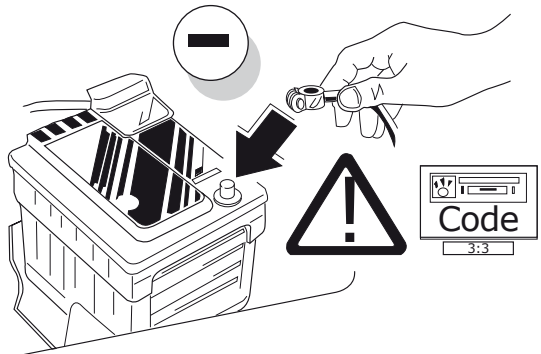

Ford Transit 01/2000 - 06/2006
Ford Transit 07/2006-

Partnr.: FR-028-BLU

- Fitting instructions electric wiring kit tow bar with 12-N socket up to DIN/ISO Norm 1724.
- We would expressly point out that assembly not carried out properly by a competent installer will result in cancellation of any right to damage compensation, in particular those arising by virtue of the product liability act.
- Contents of these kits and their fitting manuals are subject to alteration without notice, please ensure that these instructions are read and fully understood before commencing installation.
- Do not overload circuits; the maximum loads per connection are detailed in this manual.
- Attention! Before Installation, please read this manual carefully and inform your customer to consult the vehicle owners manual to check for any vehicle modifications required before towing.
- In the event of functional problems, troubleshooting must be limited to about 0.5 hours, contact the technical support:
ukts@ecs-electronics.com / 07440 202 052.

11

12

13

14

15

16

17

TEST ALL THE CIRCUITS WITH A TEST DEVICE WITH THE CORRECT POWER LOAD FOR EACH FUNCTION. A TEST DEVICE WITH LED'S CANNOT BE USED FOR THIS PURPOSE.