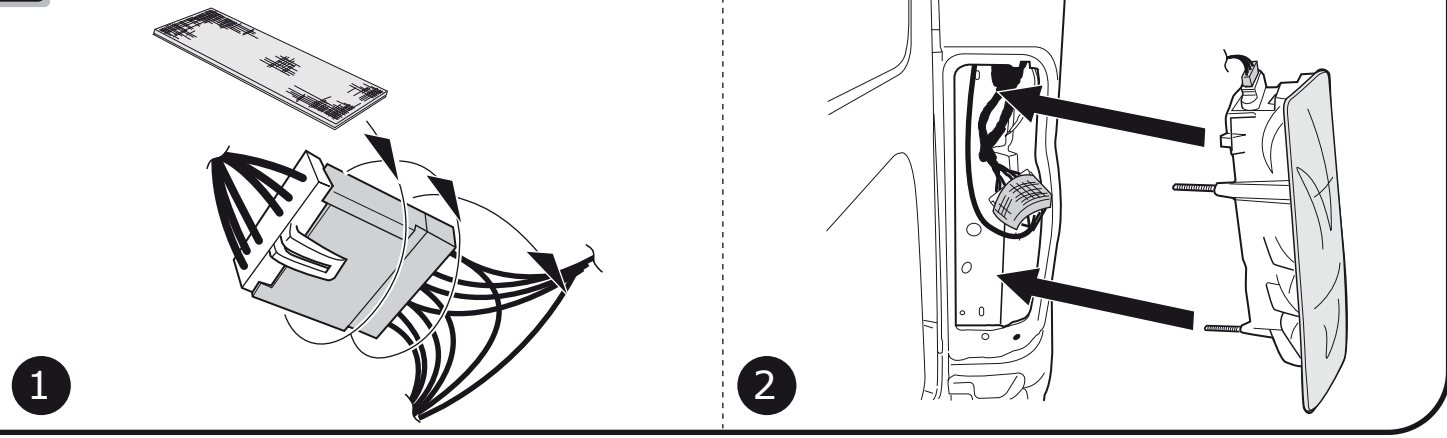

Ford Transit 01/2000 - 06/2006
Ford Transit 07/2006-

Partnr.: FR-028-BLU

- Fitting instructions electric wiring kit tow bar with 12-N socket up to DIN/ISO Norm 1724.
- We would expressly point out that assembly not carried out properly by a competent installer will result in cancellation of any right to damage compensation, in particular those arising by virtue of the product liability act.
- Contents of these kits and their fitting manuals are subject to alteration without notice, please ensure that these instructions are read and fully understood before commencing installation.
- Do not overload circuits; the maximum loads per connection are detailed in this manual.
- Attention! Before Installation, please read this manual carefully and inform your customer to consult the vehicle owners manual to check for any vehicle modifications required before towing.
- In the event of functional problems, troubleshooting must be limited to about 0.5 hours, contact the technical support:
ukts@ecs-electronics.com / 07440 202 052.

Part list

ROUTING

1

2

3

4

5

10

11

12

13

14

15

16

17

TEST ALL THE CIRCUITS WITH A TEST DEVICE WITH THE CORRECT POWER LOAD FOR EACH FUNCTION. A TEST DEVICE WITH LED'S CANNOT BE USED FOR THIS PURPOSE.