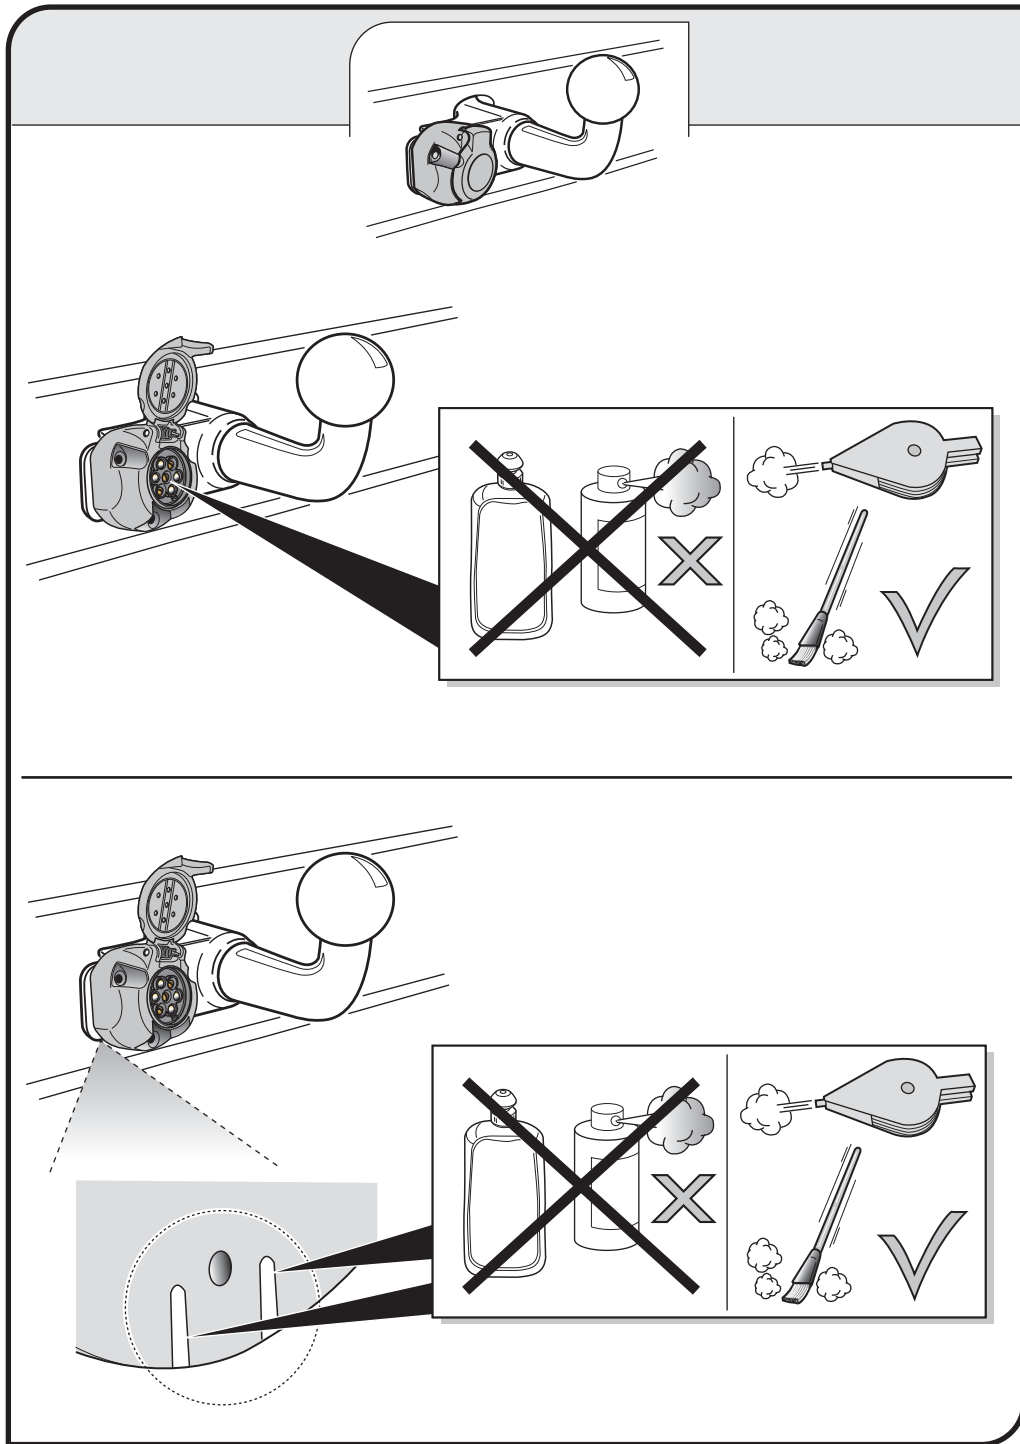

! INFO !

Do not charge the battery of the towing vehicle and/or towed vehicle directly via the socket.

User guide

SPARE PARTS

www.ecs-electronicsuk.co.uk

Partnr.: FR-032-BLU

User Guide

FORD FOCUS C-MAX 2003-

The flashing lights on the trailer are monitored. If one of the indicators of the trailer breaks down, a buzzer will be audible and/or a visual signal will be visible on the dashboard. Check the flashing lights on the trailer.