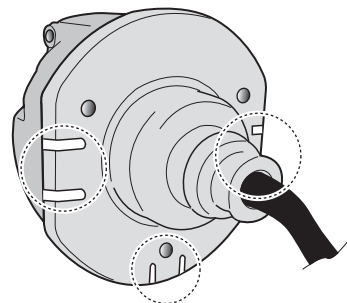

! INFO !

Do not charge the battery of the towing vehicle and/or towed vehicle directly via the socket.

User guide

SPARE PARTS

www.ecs-electronicsuk.co.uk

Partnr.: FR-032-BLU

User Guide

FORD FOCUS C-MAX 2003-

SOCKET CONNECTION

DIN/ISO 1724								
	1/L	2	3/31	4/R	5/58-R	6/54	7/58-L	8
Pmax	21W	2x21W		21W	52W	3x21W	52W	
Colour	Yellow	Blue	White	Green	Brown	Red	Black	Grey

In a coupled trailer with working fog lamp, the fog lamp of the vehicle will be switched off, if applicable.