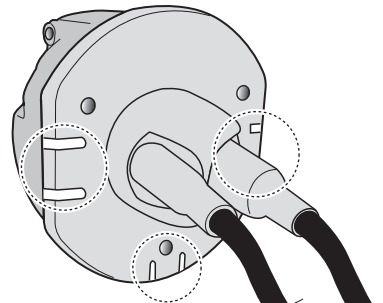

! INFO !

Do not charge the battery of the towing vehicle and/or towed vehicle directly via the socket.

User guide

SPARE PARTS

www.ecs-electronicsuk.co.uk

Partnr.: FR-032-BLU

User Guide

FORD FOCUS C-MAX 2003-

SOCKET CONNECTION

DIN/ISO 1724								
	1/L	2	3/31	4/R	5/58-R	6/54	7/58-L	8
Pmax	21W	2x21W		21W	52W	3x21W	52W	
Colour	Yellow	Blue	White	Green	Brown	Red	Black	Grey

In a coupled trailer with working fog lamp, the fog lamp of the vehicle will be switched off, if applicable.