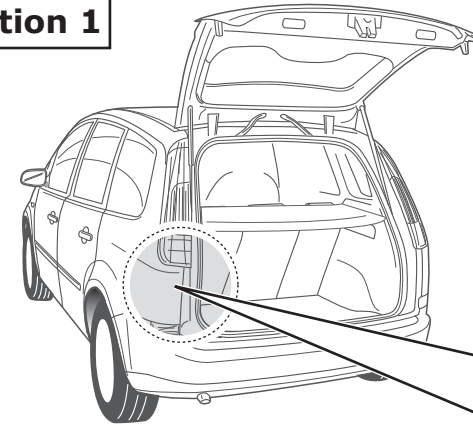

CHANGING THE FUSE

Option 1