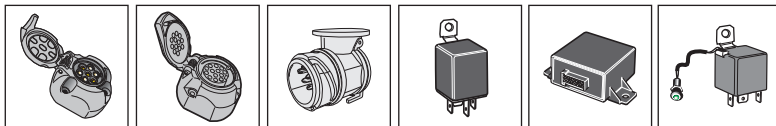

! INFO !

Do not charge the battery of the towing vehicle and/or towed vehicle directly via the socket.

User guide

SPARE PARTS

www.ecs-electronicsuk.co.uk

Partnr.: FR-032-BLU

User Guide

FORD FOCUS C-MAX 2003-

SOCKET CONNECTION

DIN/ISO 1724								
	1/L	2	3/31	4/R	5/58-R	6/54	7/58-L	8
Pmax	21W	2x21W		21W	52W	3x21W	52W	
Colour	Yellow	Blue	White	Green	Brown	Red	Black	Grey

In a coupled trailer with working fog lamp, the fog lamp of the vehicle will be switched off, if applicable.

The flashing lights on the trailer are monitored. If one of the indicators of the trailer breaks down, a buzzer will be audible and/or a visual signal will be visible on the dashboard. Check the flashing lights on the trailer.