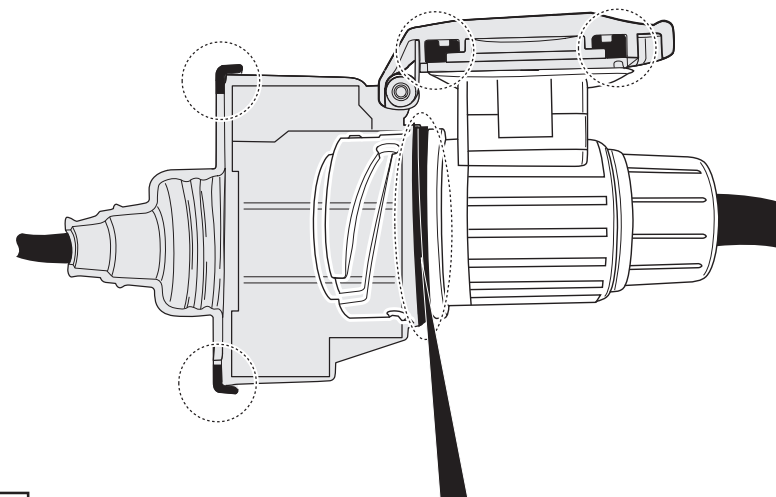

INFO

SOCKET CONNECTION

DIN/ISO 11446														
	1/L	2	2a	3/31	4/R	5/58-R	6/54	7/58-L	8	9	10	11	12	13
Pmax	21W	2x21W			21W	52W	3x21W	52W	2x21W	180W/15Amp	180W/15Amp			
Colour	Yellow	Blue	Grey	White	Green	Brown	Red 1,00 mm²	Black	Black/ Red	Brown/ White	Red 2,50 mm²	White	-	White

In a coupled trailer with working fog lamp, the fog lamp of the vehicle will be switched off, if applicable.

The flashing lights on the trailer are monitored. If one of the indicators of the trailer breaks down, a buzzer will be audible and/or a visual signal will be visible on the dashboard. Check the flashing lights on the trailer.

INFO : Ring.

INFO