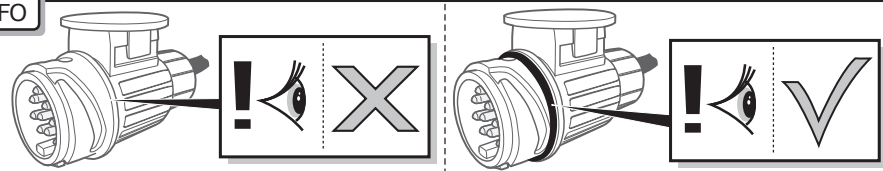

INFO

SOCKET CONNECTION

DIN/ISO 11446														
	1/L	2	2a	3/31	4/R	5/58-R	6/54	7/58-L	8	9	10	11	12	13
Pmax	21W	2x21W			21W	52W	3x21W	52W	2x21W	180W/15Amp	180W/15Amp			
Colour	Yellow	Blue	Grey	White	Green	Brown	Red 1,00 mm²	Black	Black/ Red	Brown/ White	Red 2,50 mm²	White	-	White

In a coupled trailer with working fog lamp, the fog lamp of the vehicle will be switched off, if applicable.

The flashing lights on the trailer are monitored. If one of the indicators of the trailer breaks down, a buzzer will be audible and/or a visual signal will be visible on the dashboard. Check the flashing lights on the trailer.

INFO : Ring.

INFO