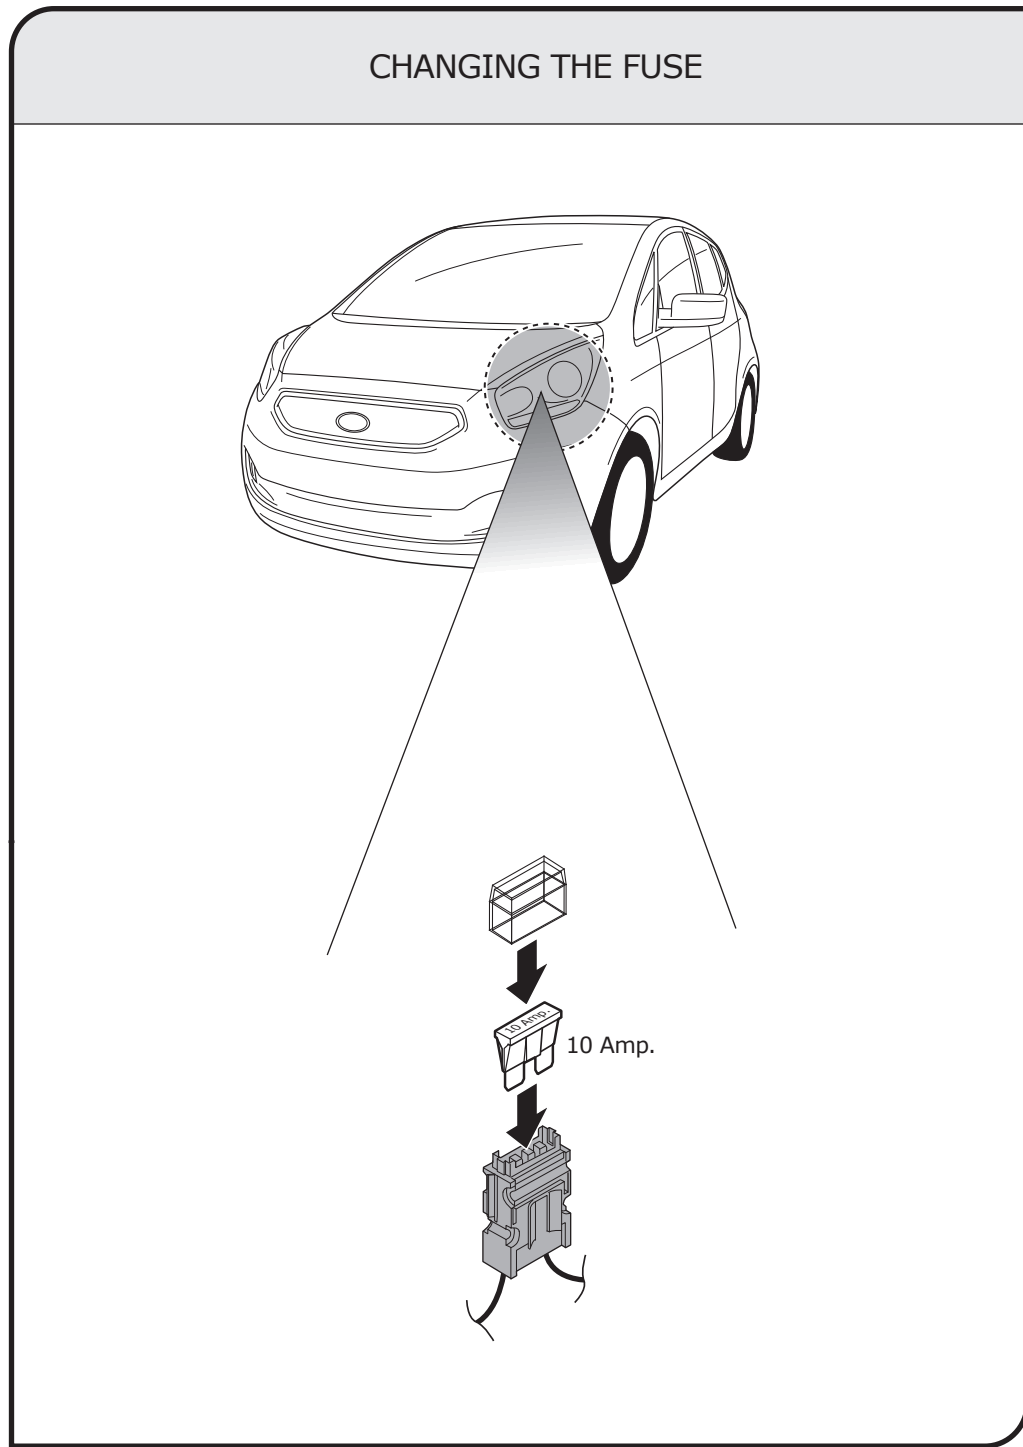

! INFO !

Do not charge the battery of the towing vehicle and/or towed vehicle directly via the socket.

User guide

SPARE PARTS

www.ecs-electronicsuk.co.uk

Partnr.: HY-061-DLU

User Guide

Hyundai ix20
Hyundai ix20 Facelift 05/2015-
Kia Venga

In a coupled trailer with working fog lamp, the fog lamp of the vehicle will be switched off, if applicable.

The flashing lights on the trailer are monitored. If one of the indicators of the trailer breaks down, a buzzer will be audible and/or a visual signal will be visible on the dashboard. Check the flashing lights on the trailer.