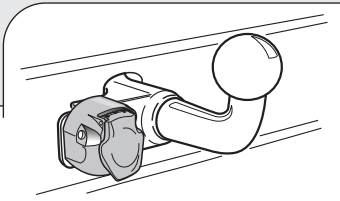

INFO : Adapt.