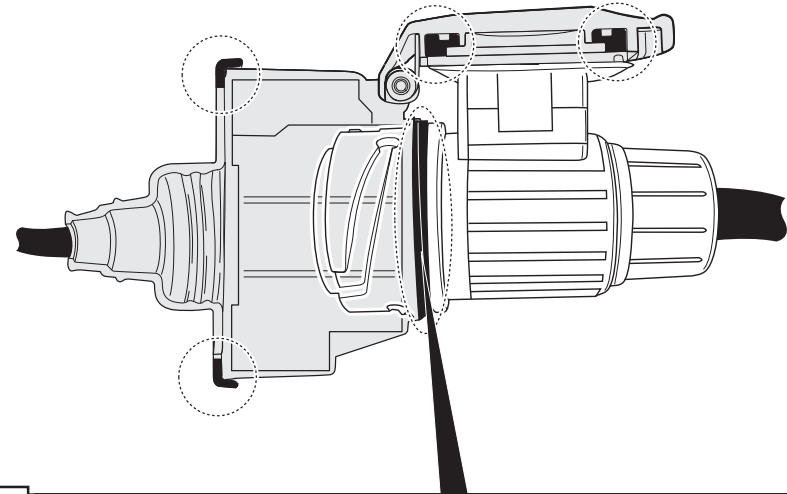

SOCKET CONNECTION

DIN/ISO 11446												—	
	1/L	2	3/31	4/R	5/58-R	6/54	7/58-L	8	9	10	11	12	13
Pmax	21W	2x21W		21W	52W	3x21W	52W	2x21W	180W/15Amp	180W/15Amp			
Colour	Yellow	Blue	White	Green	Brown	Red 1,00 mm²	Black	Black/ Red	Brown/ White	Red 2,50 mm²	White	Red/ Blue	White

INFO : Ring.

INFO