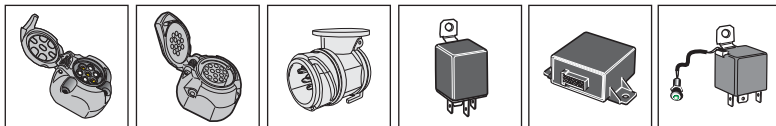

**! INFO !**

Do not charge the battery of the towing vehicle and/or towed vehicle directly via the socket.

**User guide**

**SPARE PARTS**

**[www.ecs-electronicsuk.co.uk](http://www.ecs-electronicsuk.co.uk)**

# SOCKET CONNECTION

|               |        |       |       |       |        |                             |        |               |                 |                             |       |              |       |
|---------------|--------|-------|-------|-------|--------|-----------------------------|--------|---------------|-----------------|-----------------------------|-------|--------------|-------|
| DIN/ISO 11446 |        |       |       |       |        |                             |        |               |                 |                             |       | —            |       |
|               | 1/L    | 2     | 3/31  | 4/R   | 5/58-R | 6/54                        | 7/58-L | 8             | 9               | 10                          | 11    | 12           | 13    |
| Pmax          | 21W    | 2x21W |       | 21W   | 52W    | 3x21W                       | 52W    | 2x21W         | 180W/15Amp      | 180W/15Amp                  |       |              |       |
| Colour        | Yellow | Blue  | White | Green | Brown  | Red<br>1,00 mm <sup>2</sup> | Black  | Black/<br>Red | Brown/<br>White | Red<br>2,50 mm <sup>2</sup> | White | Red/<br>Blue | White |