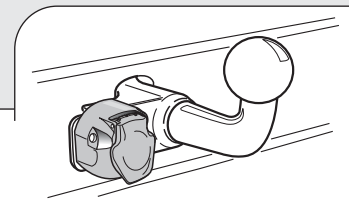

# SOCKET CONNECTION

|               |        |       |       |       |        |                             |        |               |                 |                             |       |              |       |
|---------------|--------|-------|-------|-------|--------|-----------------------------|--------|---------------|-----------------|-----------------------------|-------|--------------|-------|
| DIN/ISO 11446 |        |       |       |       |        |                             |        |               |                 |                             |       | —            |       |
|               | 1/L    | 2     | 3/31  | 4/R   | 5/58-R | 6/54                        | 7/58-L | 8             | 9               | 10                          | 11    | 12           | 13    |
| Pmax          | 21W    | 2x21W |       | 21W   | 52W    | 3x21W                       | 52W    | 2x21W         | 180W/15Amp      | 180W/15Amp                  |       |              |       |
| Colour        | Yellow | Blue  | White | Green | Brown  | Red<br>1,00 mm <sup>2</sup> | Black  | Black/<br>Red | Brown/<br>White | Red<br>2,50 mm <sup>2</sup> | White | Red/<br>Blue | White |