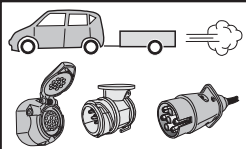

INFO : Adapt.