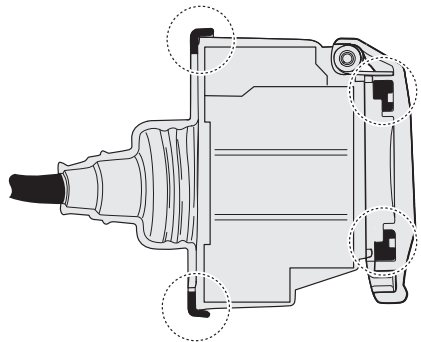

**! INFO !**

Do not charge the battery of the towing vehicle and/or towed vehicle directly via the socket.

**User guide**

**SPARE PARTS**

**[www.ecs-electronicsuk.co.uk](http://www.ecs-electronicsuk.co.uk)**

# SOCKET CONNECTION

|               |        |       |       |       |        |                             |        |               |                 |                             |       |              |       |
|---------------|--------|-------|-------|-------|--------|-----------------------------|--------|---------------|-----------------|-----------------------------|-------|--------------|-------|
| DIN/ISO 11446 |        |       |       |       |        |                             |        |               |                 |                             |       | —            |       |
|               | 1/L    | 2     | 3/31  | 4/R   | 5/58-R | 6/54                        | 7/58-L | 8             | 9               | 10                          | 11    | 12           | 13    |
| Pmax          | 21W    | 2x21W |       | 21W   | 52W    | 3x21W                       | 52W    | 2x21W         | 180W/15Amp      | 180W/15Amp                  |       |              |       |
| Colour        | Yellow | Blue  | White | Green | Brown  | Red<br>1,00 mm <sup>2</sup> | Black  | Black/<br>Red | Brown/<br>White | Red<br>2,50 mm <sup>2</sup> | White | Red/<br>Blue | White |