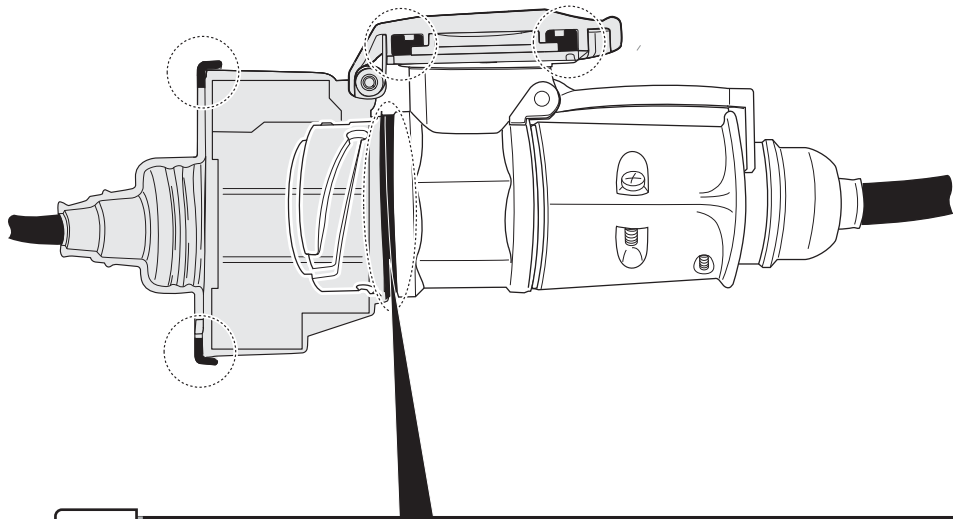

INFO : Adapt.

INFO

INFO : Storage