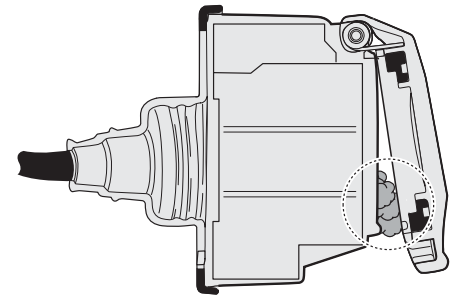

**! INFO !**

Do not charge the battery of the towing vehicle and/or towed vehicle directly via the socket.

**User guide**

**SPARE PARTS**

**[www.ecs-electronicsuk.co.uk](http://www.ecs-electronicsuk.co.uk)**

# SOCKET CONNECTION

|               |        |       |       |       |        |                             |        |               |                 |                             |       |              |       |
|---------------|--------|-------|-------|-------|--------|-----------------------------|--------|---------------|-----------------|-----------------------------|-------|--------------|-------|
| DIN/ISO 11446 |        |       |       |       |        |                             |        |               |                 |                             |       | —            |       |
|               | 1/L    | 2     | 3/31  | 4/R   | 5/58-R | 6/54                        | 7/58-L | 8             | 9               | 10                          | 11    | 12           | 13    |
| Pmax          | 21W    | 2x21W |       | 21W   | 52W    | 3x21W                       | 52W    | 2x21W         | 180W/15Amp      | 180W/15Amp                  |       |              |       |
| Colour        | Yellow | Blue  | White | Green | Brown  | Red<br>1,00 mm <sup>2</sup> | Black  | Black/<br>Red | Brown/<br>White | Red<br>2,50 mm <sup>2</sup> | White | Red/<br>Blue | White |