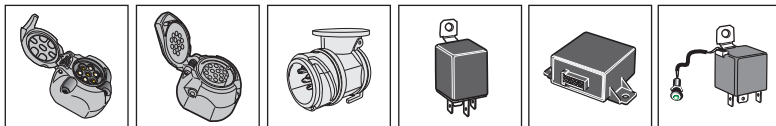

**! INFO !**

Do not charge the battery of the towing vehicle and/or towed vehicle directly via the socket.

**SPARE PARTS**

**[www.ecs-electronicsuk.co.uk](http://www.ecs-electronicsuk.co.uk)**

Partnr.: VW-011-BLU

## SOCKET CONNECTION

DIN/ISO 1724								
	1/L	2	3/31	4/R	5/58-R	6/54	7/58-L	8
Pmax	21W	2x21W		21W	52W	3x21W	52W	
Colour	Yellow	Blue	White	Green	Brown	Red	Black	Grey

In a coupled trailer with working fog lamp, the fog lamp of the vehicle will be switched off, if applicable.